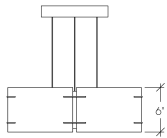

Loom 23520-18

project name:

project location:

specifier name:

specifier location:

quantity:

fixture type:

modifications:

Base Specs

18"dia x 6"h x 13.5-96" adj. OAH
Cable Hung

Notes

Powered hanging cables - no power cable

Loom 23520-18

standard finish:

BA - Bronze Age
BK - Black
BP - Black Pearl
CB - Cast Bronze
CH - Chestnut
CR - Chrome
DI - Dark Iron
EB - Empire Bronze
MB - Medieval Bronze
NB - New Brass
SB - Smokey Brass
SP - Satin Pewter
SS - Smoked Silver
WH - White