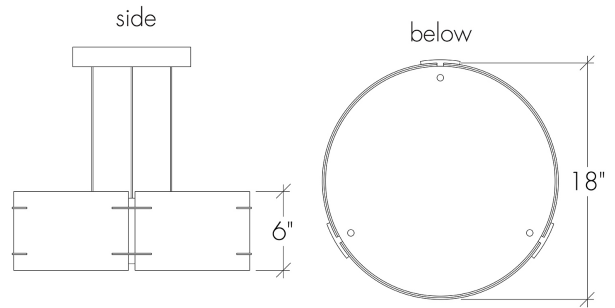

Loom 23520-18

project name:

project location:

specifier name:

specifier location:

quantity:

fixture type:

modifications:

Base Specs

18"dia x 6"h x 13.5-96" adj. OAH
Cable Hung

Notes

Powered hanging cables - no power cable

Loom 23520-18

standard finish:

BA - Bronze Age
BK - Black
BP - Black Pearl
CB - Cast Bronze
CH - Chestnut
CR - Chrome
DI - Dark Iron
EB - Empire Bronze
MB - Medieval Bronze
NB - New Brass
SB - Smokey Brass
SP - Satin Pewter
SS - Smoked Silver
WH - White