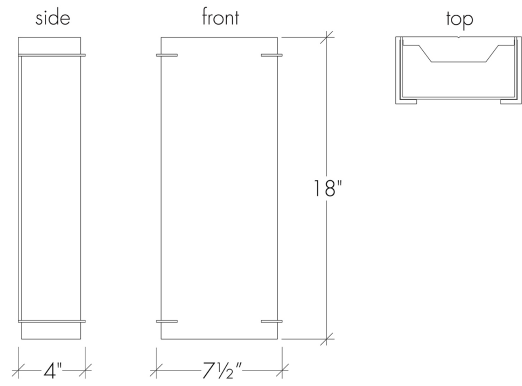

Base Specs
 18"h x 7.5"w x 4"d

Loom 23517

standard finish:

BA - Bronze Age
BK - Black
BP - Black Pearl
CB - Cast Bronze
CH - Chestnut
CR - Chrome
DI - Dark Iron
EB - Empire Bronze
MB - Medieval Bronze
NB - New Brass
SB - Smokey Brass
SP - Satin Pewter
SS - Smoked Silver
WH - White