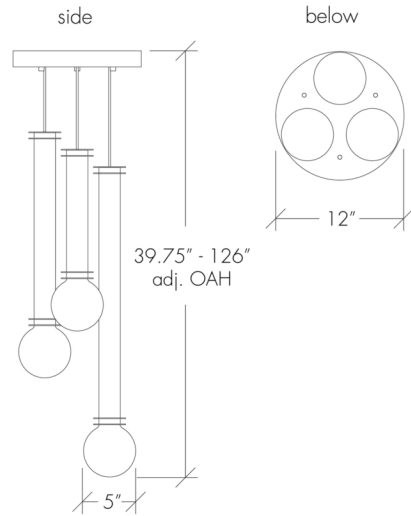

# Solo 23515

project name:

project location:

specifier name:

specifier location:

quantity:

fixture type:

modifications:

### Base Specs

12"dia x 39.75-126" adj. OAH  
 Cable Hung  
 LED G40 Lamps Included

## Solo 23515

standard finish:

- BA - Bronze Age
- BK - Black
- BP - Black Pearl
- CB - Cast Bronze
- CH - Chestnut
- CR - Chrome
- DI - Dark Iron
- EB - Empire Bronze
- MB - Medieval Bronze
- NB - New Brass
- SB - Smokey Brass
- SP - Satin Pewter
- SS - Smoked Silver
- WH - White

lampping:

**10:** Wattage Restriction Label - 3 x E26 for LED Retrofit 20W max ea - G40 (Lamp Included), 120V, Standard Phase Dimming, UL/cUL Dry/Damp

mounting:

Sloped Ceiling Adaptable - ~~15~~ **Inquire**