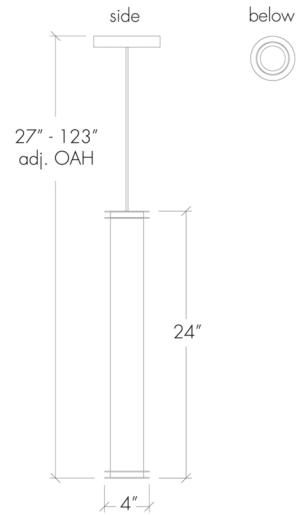

Solo 23514-24

project name:

project location:

specifier name:

specifier location:

quantity:

fixture type:

modifications:

Base Specs

4"dia x 24"h x 27-123" adj. OAH
 Cable Hung
 LED Par 20 Lamp Included

Notes

LED lamp(s) included

Multiple Sizes Available

23514-12 | 4"dia x 12"h x 15-111" adj. OAH
 23514-18 | 4"dia x 18"h x 21-117" adj. OAH
 23514-24 | 4"dia x 24"h x 27-123" adj. OAH

Solo 23514-24

standard finish:

- BA - Bronze Age
- BK - Black
- BP - Black Pearl
- CB - Cast Bronze
- CH - Chestnut
- CR - Chrome
- DI - Dark Iron
- EB - Empire Bronze
- MB - Medieval Bronze
- NB - New Brass
- SB - Smokey Brass
- SP - Satin Pewter
- SS - Smoked Silver
- WH - White