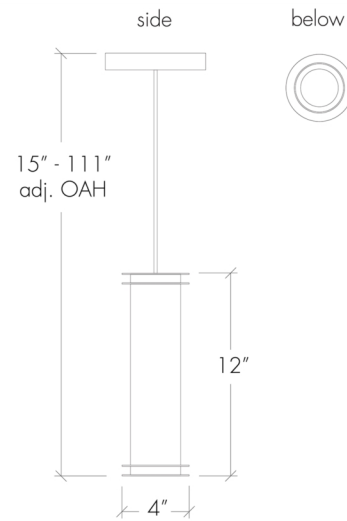

Solo 23514-12

project name:

project location:

specifier name:

specifier location:

quantity:

fixture type:

modifications:

Base Specs

4"dia x 12"h x 15-111" adj. OAH
 Cable Hung
 LED Par 20 Lamp Included

Notes

LED lamp(s) included

Multiple Sizes Available

- 23514-12 | 4"dia x 12"h x 15-111" adj. OAH
- 23514-18 | 4"dia x 18"h x 21-117" adj. OAH
- 23514-24 | 4"dia x 24"h x 27-123" adj. OAH

Solo 23514-12

standard finish:

- BA - Bronze Age
- BK - Black
- BP - Black Pearl
- CB - Cast Bronze
- CH - Chestnut
- CR - Chrome
- DI - Dark Iron
- EB - Empire Bronze
- MB - Medieval Bronze
- NB - New Brass
- SB - Smokey Brass
- SP - Satin Pewter
- SS - Smoked Silver
- WH - White