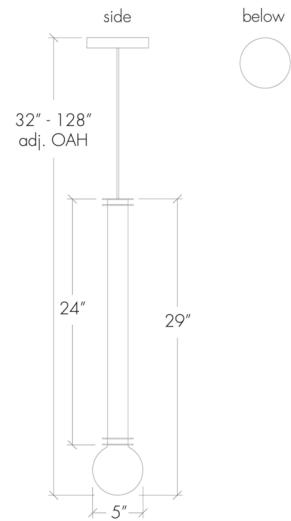

Solo 23513-24

project name:

project location:

specifier name:

specifier location:

quantity:

fixture type:

modifications:

Base Specs

5"dia x 29"h x 32-128" adj. OAH
 Cable Hung
 LED G40 Lamp Included

Notes

LED lamp(s) included

Multiple Sizes Available

- 23513-12 | 5"dia x 17"h x 21-117" adj. OAH
- 23513-18 | 5"dia x 23"h x 27-123" adj. OAH
- 23513-24 | 5"dia x 29"h x 32-128" adj. OAH

Solo 23513-24

standard finish:

BA - Bronze Age
BK - Black
BP - Black Pearl
CB - Cast Bronze
CH - Chestnut
CR - Chrome
DI - Dark Iron
EB - Empire Bronze
MB - Medieval Bronze
NB - New Brass
SB - Smokey Brass
SP - Satin Pewter
SS - Smoked Silver
WH - White