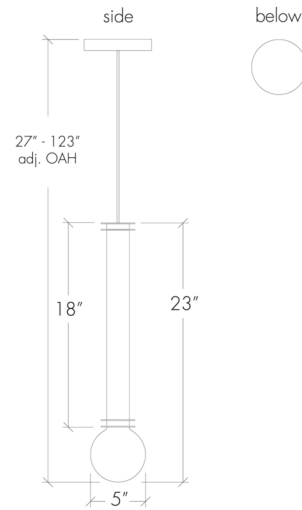

## Solo 23513-18

project name:

project location:

specifier name:

specifier location:

quantity:

fixture type:

modifications:

### Base Specs

5"dia x 23"h x 27-123" adj. OAH  
 Cable Hung  
 LED G40 Lamp Included

### Multiple Sizes Available

- 23513-12 | 5"dia x 17"h x 21-117" adj. OAH
- 23513-18 | 5"dia x 23"h x 27-123" adj. OAH
- 23513-24 | 5"dia x 29"h x 32-128" adj. OAH