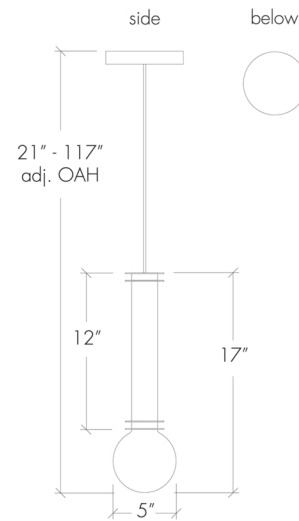

Solo 23513-12

project name:

project location:

specifier name:

specifier location:

quantity:

fixture type:

modifications:

Base Specs

5"dia x 17"h x 21-117" adj. OAH
 Cable Hung
 LED G40 Lamp Included

Notes

LED lamp(s) included

Multiple Sizes Available

- 23513-12 | 5"dia x 17"h x 21-117" adj. OAH
- 23513-18 | 5"dia x 23"h x 27-123" adj. OAH
- 23513-24 | 5"dia x 29"h x 32-128" adj. OAH