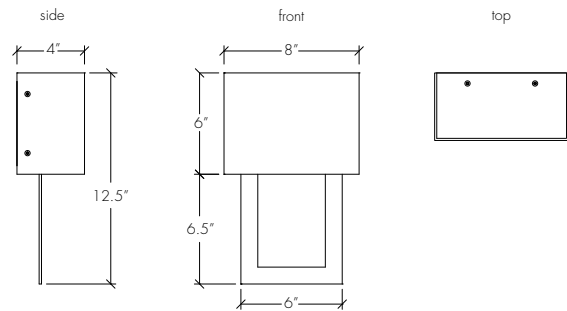

Base Specs

12.5" h x 8" w x 4" d
 Opal Acrylic Top & Bottom Diffusers
 ADA

Notes

- Shown in: Black / White Swirl

Modelli 21476

finish:

- BA - Bronze Age
- BK - Black
- BP - Black Pearl
- CB - Cast Bronze
- CH - Chestnut
- CR - Chrome
- DI - Dark Iron
- EB - Empire Bronze
- MB - Medieval Bronze
- NB - New Brass
- SB - Smokey Brass
- SP - Satin Pewter
- SS - Smoked Silver
- WH - White