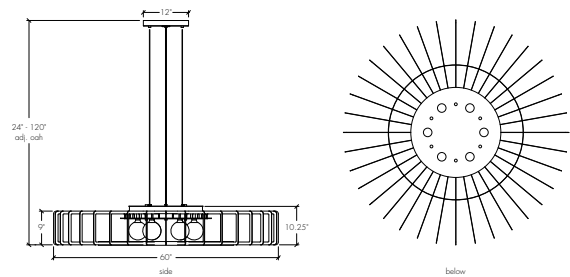

mounting:

- Cable Hung (standard)
- Stem Mount — Specify OAH
- Semi-Flush Mount
- Sloped Ceiling Adaptable — Inquire.

Vasi 21472-60

project name:

project location:

specifier name:

specifier location:

quantity:

fixture type:

modifications:

Base Specs

60" dia x 10.25"h x 24" - 120" adj OAH
Cable Hung

Notes

- Shown in: Chestnut

Multiple Sizes Available

21472-36 | 36" dia x 6.75"h x 24" - 120" adj OAH

21472-60 | 60" dia x 10.25"h x 24" - 120" adj OAH

Find full specifications and options on individual spec sheets.

Vasi 21472-60

finish:

- BA - Bronze Age
- BK - Black
- BP - Black Pearl
- CB - Cast Bronze
- CH - Chestnut
- DI - Dark Iron
- EB - Empire Bronze
- MB - Medieval Bronze
- NB - New Brass
- SB - Smokey Brass
- SP - Satin Pewter
- SS - Smoked Silver
- WH - White