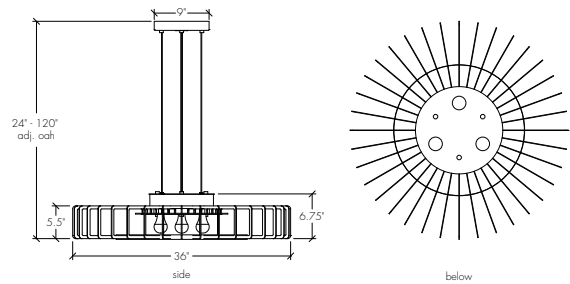

Vasi 21472-36

project name:

project location:

specifier name:

specifier location:

quantity:

fixture type:

modifications:

Base Specs

36" dia x 6.75"h x 24" - 120" adj OAH
Cable Hung

Notes

- Shown in: Smoked Silver

Multiple Sizes Available

21472-36 | 36" dia x 6.75"h x 24" - 120" adj OAH

21472-60 | 60" dia x 10.25"h x 24" - 120" adj OAH

Find full specifications and options on individual spec sheets.