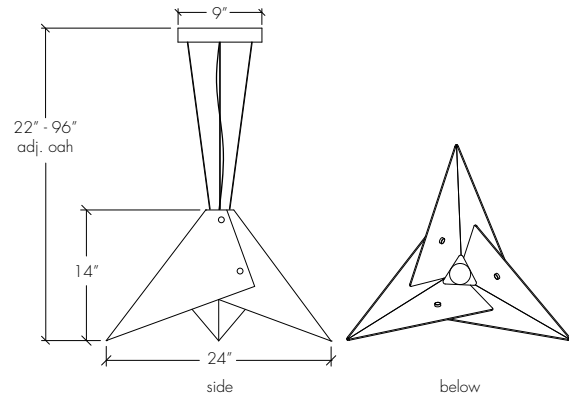

Base Specs

14" h x 24" l x 24" w x 22" - 96" adj OAH
Cable Hung

Notes

- Acrylic Body — Finish choice applies to canopy and modern caps.
- Brass modern caps available upon request.
- Shown in: White / Opal

Multiple Sizes Available

21470-24 | 14" h x 24" l x 24" w x 22" - 96" adj OAH

21470-36 | 21" h x 36" l x 36" w x 32" - 96" adj OAH

Find full specifications and options on individual spec sheets.

Akira 21470-24

Base Specs

21" h x 36" l x 36" w x 32" - 96" adj OAH
Cable Hung

Notes

- Acrylic Body — Finish choice applies to canopy and modern caps.
- Brass modern caps available upon request.
- Shown in: Chrome / Opal

Multiple Sizes Available

21470-24 | 14" h x 24" l x 24" w x 22" - 96" adj OAH

21470-36 | 21" h x 36" l x 36" w x 32" - 96" adj OAH

Find full specifications and options on individual spec sheets.

Akira 21470-36