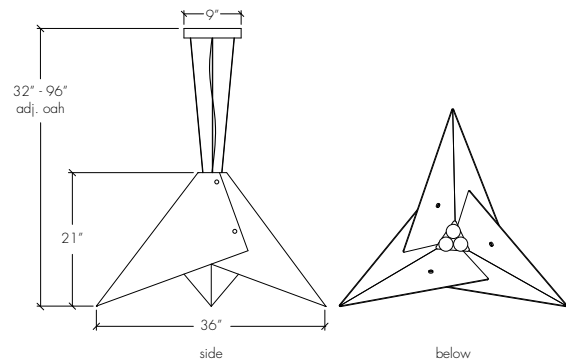

Base Specs

14" h x 24" l x 24" w x 22" - 96" adj OAH
Cable Hung

Notes

- Acrylic Body — Finish choice applies to canopy and modern caps.
- Brass modern caps available upon request.
- Shown in: White / Opal

Base Specs

21" h x 36" l x 36" w x 32" - 96" adj OAH
Cable Hung

Notes

- Acrylic Body — Finish choice applies to canopy and modern caps.
- Brass modern caps available upon request.
- Shown in: Chrome / Opal

Multiple Sizes Available

21470-24 | 14" h x 24" l x 24" w x 22" - 96" adj OAH

21470-36 | 21" h x 36" l x 36" w x 32" - 96" adj OAH

Find full specifications and options on individual spec sheets.

Akira 21470-36