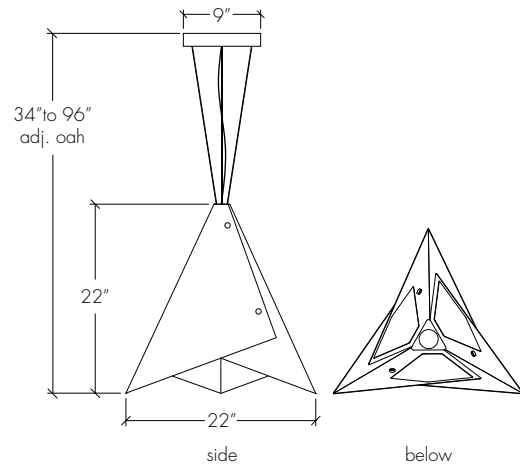

Base Specs

22" h x 22" l x 22" w x 34" - 96" adj OAH
 Cable Hung

Notes

- Metal Body
- Brass modern caps available upon request.
- Shown in: Dark Iron

Multiple Sizes Available

21469-14 | 13" h x 14" l x 14" w x 22" - 96" adj OAH

21469-22 | 22" h x 22" l x 22" w x 34" - 96" adj OAH

21469-33 | 33" h x 33" l x 33" w x 44" - 96" adj OAH

Find full specifications and options on individual spec sheets.

Akira 21469-22

finish:

- BA - Bronze Age
- BK - Black
- BP - Black Pearl
- CB - Cast Bronze
- CH - Chestnut
- DI - Dark Iron
- EB - Empire Bronze
- MB - Medieval Bronze
- NB - New Brass
- SB - Smokey Brass
- SP - Satin Pewter
- SS - Smoked Silver
- WH - White

Base Specs

33" h x 33" l x 33" w x 44" - 96" adj OAH
 Cable Hung

Notes

- Metal Body
- Brass modern caps available upon request.
- Shown in: Cast Bronze / Brass Modern Caps

Multiple Sizes Available

21469-14 | 13" h x 14" l x 14" w x 22" - 96" adj OAH