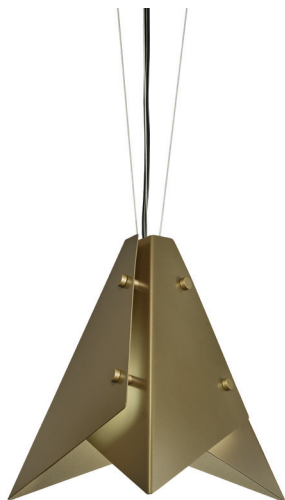

Akira 21469-14

finish:

- BA - Bronze Age
- BK - Black
- BP - Black Pearl
- CB - Cast Bronze
- CH - Chestnut
- DI - Dark Iron
- EB - Empire Bronze
- MB - Medieval Bronze
- NB - New Brass
- SB - Smokey Brass
- SP - Satin Pewter
- SS - Smoked Silver
- WH - White

lampping:

10: Wattage Restriction Label, 1 x E26 - for LED Retrofit
20W max, 120V, Standard Phase Dimming, UL/cUL Dry/
Damp

mounting:

Cable Hung (standard)
Stem Mount — Specify OAH
Sloped Ceiling Adaptable — Inquire.