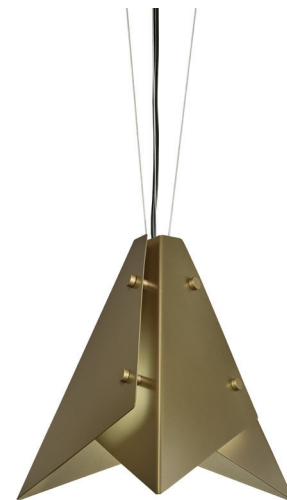

Akira 21469-14

project name:

project location:

specifier name:

specifier location:

quantity:

fixture type:

modifications:

Base Specs

13" h x 14" l x 14" w x 22" - 96" adj OAH
Cable Hung

Notes

- Metal Body
- Brass modern caps available upon request.
- Shown in: New Brass

Multiple Sizes Available

21469-14 | 13" h x 14" l x 14" w x 22" - 96" adj OAH

21469-22 | 22" h x 22" l x 22" w x 34" - 96" adj OAH

21469-33 | 33" h x 33" l x 33" w x 44" - 96" adj OAH

Find full specifications and options on individual spec sheets.

Akira 21469-14

finish:

- BA - Bronze Age
- BK - Black
- BP - Black Pearl
- CB - Cast Bronze
- CH - Chestnut
- DI - Dark Iron
- EB - Empire Bronze
- MB - Medieval Bronze
- NB - New Brass
- SB - Smokey Brass
- SP - Satin Pewter
- SS - Smoked Silver
- WH - White

Base Specs

22" h x 22" l x 22" w x 34" - 96" adj OAH
 Cable Hung

Notes

- Metal Body
- Brass modern caps available upon request.
- Shown in: Dark Iron

Multiple Sizes Available

21469-14 | 13" h x 14" l x 14" w x 22" - 96" adj OAH