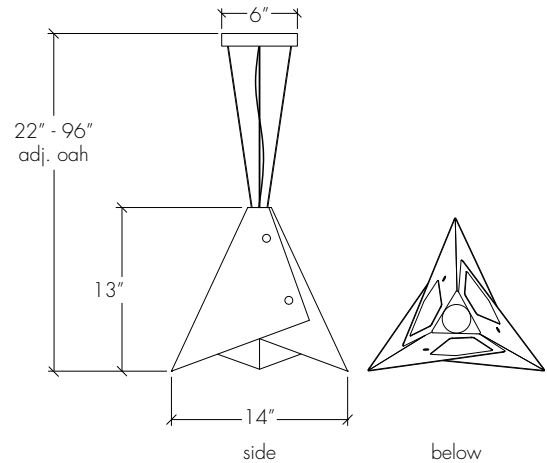

Base Specs

13" h x 14" l x 14" w x 22" - 96" adj OAH
Cable Hung

Notes

- Metal Body
- Brass modern caps available upon request.
- Shown in: New Brass

Multiple Sizes Available

21469-14 | 13" h x 14" l x 14" w x 22" - 96" adj OAH

21469-22 | 22" h x 22" l x 22" w x 34" - 96" adj OAH

21469-33 | 33" h x 33" l x 33" w x 44" - 96" adj OAH

Find full specifications and options on individual spec sheets.

Akira 21469-14

finish:

- BA - Bronze Age
- BK - Black
- BP - Black Pearl
- CB - Cast Bronze
- CH - Chestnut
- DI - Dark Iron
- EB - Empire Bronze
- MB - Medieval Bronze
- NB - New Brass
- SB - Smokey Brass
- SP - Satin Pewter
- SS - Smoked Silver
- WH - White

lampping:

10: Wattage Restriction Label, 1 x E26 - for LED Retrofit
20W max, 120V, Standard Phase Dimming, UL/cUL Dry/
Damp

mounting:

Cable Hung (standard)
Stem Mount — Specify OAH
Sloped Ceiling Adaptable — Inquire.

Base Specs

22" h x 22" l x 22" w x 34" - 96" adj OAH
 Cable Hung

Notes

- Metal Body
- Brass modern caps available upon request.
- Shown in: Dark Iron

Multiple Sizes Available

21469-14 | 13" h x 14" l x 14" w x 22" - 96" adj OAH