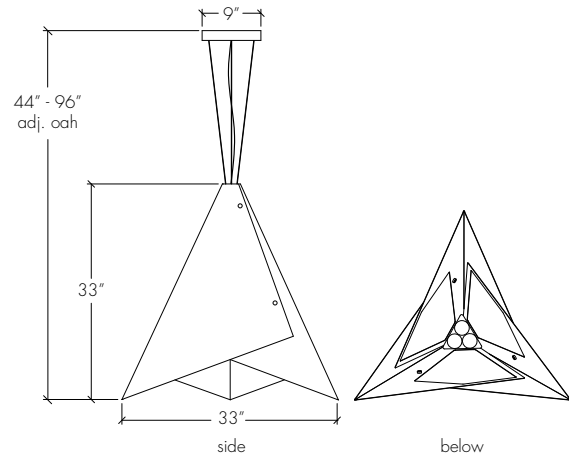

Base Specs

33" h x 33" l x 33" w x 44" - 96" adj OAH
 Cable Hung

Notes

- Metal Body
- Brass modern caps available upon request.
- Shown in: Cast Bronze / Brass Modern Caps

Multiple Sizes Available

21469-14 | 13" h x 14" l x 14" w x 22" - 96" adj OAH

21469-22 | 22" h x 22" l x 22" w x 34" - 96" adj OAH

21469-33 | 33" h x 33" l x 33" w x 44" - 96" adj OAH

Find full specifications and options on individual spec sheets.

Akira 21469-33

finish:

- BA - Bronze Age
- BK - Black
- BP - Black Pearl
- CB - Cast Bronze
- CH - Chestnut
- DI - Dark Iron
- EB - Empire Bronze
- MB - Medieval Bronze
- NB - New Brass
- SB - Smokey Brass
- SP - Satin Pewter
- SS - Smoked Silver
- WH - White