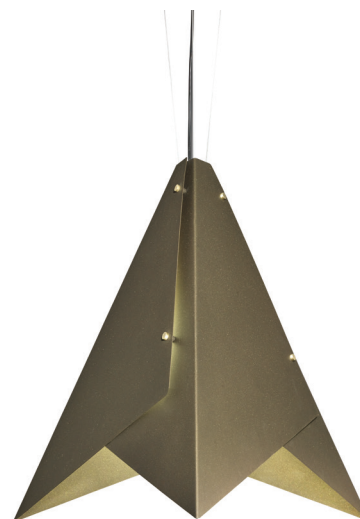

Base Specs

33" h x 33" l x 33" w x 44" - 96" adj OAH
 Cable Hung

Notes

- Metal Body
- Brass modern caps available upon request.
- Shown in: Cast Bronze / Brass Modern Caps

Multiple Sizes Available

21469-14 | 13" h x 14" l x 14" w x 22" - 96" adj OAH

21469-22 | 22" h x 22" l x 22" w x 34" - 96" adj OAH

21469-33 | 33" h x 33" l x 33" w x 44" - 96" adj OAH

Find full specifications and options on individual spec sheets.

Akira 21469-33

finish:

- BA - Bronze Age
- BK - Black
- BP - Black Pearl
- CB - Cast Bronze
- CH - Chestnut
- DI - Dark Iron
- EB - Empire Bronze
- MB - Medieval Bronze
- NB - New Brass
- SB - Smokey Brass
- SP - Satin Pewter
- SS - Smoked Silver
- WH - White