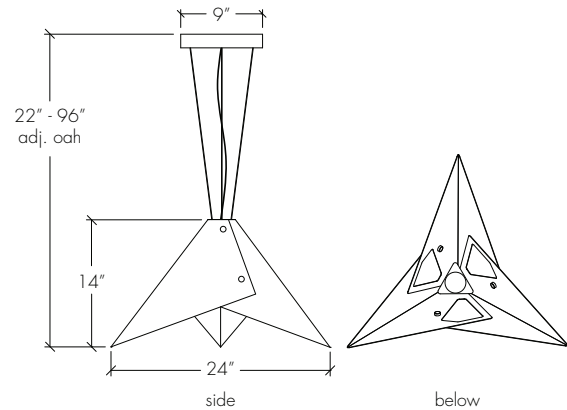

Base Specs

14" h x 24" l x 24" w x 22" - 96" adj OAH
Cable Hung

Notes

- Metal Body
- Brass modern caps available upon request.
- Shown in: Satin Pewter

Multiple Sizes Available

21468-24 | 14" h x 24" l x 24" w x 22" - 96" adj OAH

21468-36 | 21" h x 36" l x 36" w x 32" - 96" adj OAH

Find full specifications and options on individual spec sheets.

Akira 21468-24

finish:

- BA - Bronze Age
- BK - Black
- BP - Black Pearl
- CB - Cast Bronze
- CH - Chestnut
- DI - Dark Iron
- EB - Empire Bronze
- MB - Medieval Bronze
- NB - New Brass
- SB - Smokey Brass
- SP - Satin Pewter
- SS - Smoked Silver
- WH - White

Base Specs

21" h x 36" l x 36" w x 32" - 96" adj OAH
Cable Hung

Notes

- Metal Body
- Brass modern caps available upon request.
- Shown in: Black / Brass Modern Caps

Multiple Sizes Available

21468-24 | 14" h x 24" l x 24" w x 22" - 96" adj OAH

21468-36 | 21" h x 36" l x 36" w x 32" - 96" adj OAH

Find full specifications and options on individual spec sheets.

Akira 21468-36

finish:

BA - Bronze Age	NB - New Brass
BK - Black	SB - Smokey Brass
BP - Black Pearl	SP - Satin Pewter
CB - Cast Bronze	SS - Smoked Silver
CH - Chestnut	WH - White
DI - Dark Iron	
EB - Empire Bronze	
MB - Medieval Bronze	