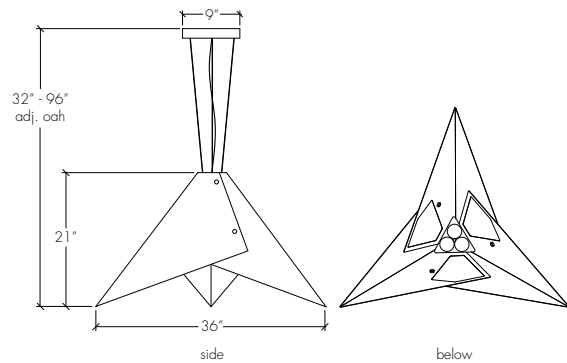

Base Specs

21" h x 36" l x 36" w x 32" - 96" adj OAH
Cable Hung

Notes

- Metal Body
- Brass modern caps available upon request.
- Shown in: Black / Brass Modern Caps

Multiple Sizes Available

21468-24 | 14" h x 24" l x 24" w x 22" - 96" adj OAH

21468-36 | 21" h x 36" l x 36" w x 32" - 96" adj OAH

Find full specifications and options on individual spec sheets.

Akira 21468-36

finish:

BA - Bronze Age	NB - New Brass
BK - Black	SB - Smokey Brass
BP - Black Pearl	SP - Satin Pewter
CB - Cast Bronze	SS - Smoked Silver
CH - Chestnut	WH - White
DI - Dark Iron	
EB - Empire Bronze	
MB - Medieval Bronze	