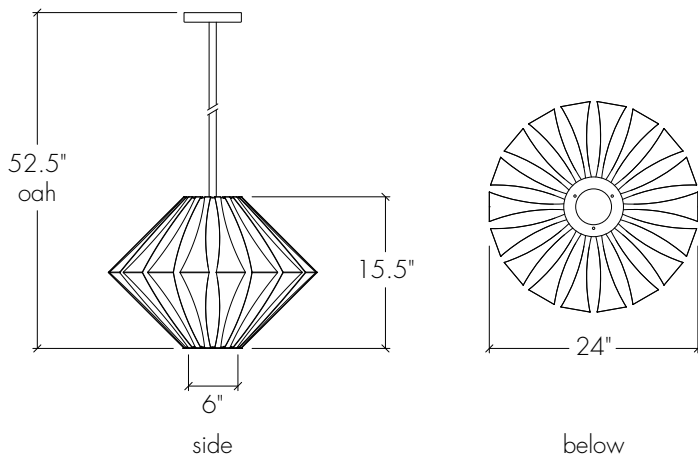

VASI 20456-24

Base Specifications:

24" dia x 15.5" h x 52.5" OAH

10: WRL - 1 x E26 - for LED Retro 20W max

Stem Mount

Notes:

Additional stems in 12" or 18" lengths available only with original order. Please inquire.

20456-24	-		-	
MODEL		FINISH		LAMPING

Modifications:

☐ Stem mount: ___ OAH

Other Modifications:

- BA - Bronze Age
- BK - Black
- BP - Black Pearl
- CB - Cast Bronze
- CH - Chestnut
- DI - Dark Iron
- EB - Empire Bronze
- MB - Medieval Bronze
- NB - New Brass
- SB - Smokey Brass
- SP - Satin Pewter
- SS - Smoked Silver

- PREMIUM
- CR - Chrome

- 03: Damp / Dry Loc Incan - 1 x E26 - 60W max - 120V
- 10: WRL - 1 x E26 - for LED Retro 20W max - 120V

Project Name:
Project Location:

Specifier Name:
Specifier Location:

Quantity:
Fixture Type: