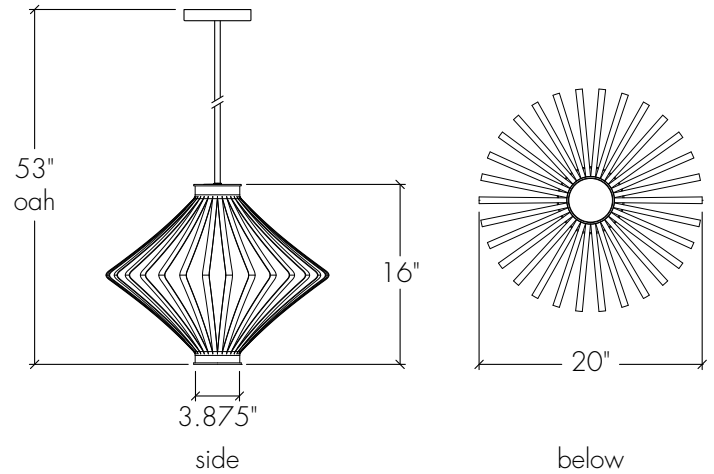

ULTRALIGHTS

VASI 20455

Base Specifications:

20" dia x 16"h x 53" OAH

10: WRL - 1 x E26 - for LED Retro 20W max

Stem Mount

Notes:

Additional stems in 12" or 18" lengths available only with original order. Please inquire.

20455	-		-	
MODEL		FINISH		LAMPING

Modifications:

☐ Stem mount: ___ OAH

Other Modifications:

- BA - Bronze Age
- BK - Black
- BP - Black Pearl
- CB - Cast Bronze
- CH - Chestnut
- DI - Dark Iron
- EB - Empire Bronze
- MB - Medieval Bronze
- NB - New Brass
- SB - Smokey Brass
- SP - Satin Pewter
- SS - Smoked Silver

- PREMIUM
- CR - Chrome

- 03: Damp / Dry Loc Incan - 1 x E26 - 60W max - 120V
- 10: WRL - 1 x E26 - for LED Retro 20W max - 120V

Project Name:
Project Location:

Specifier Name:
Specifier Location:

Quantity:
Fixture Type:

WWW.ULTRALIGHTSLIGHTING.COM

320 S Plumer Avenue • Tucson, AZ 85719 • p +1 520 623 9829 • in

425 Peachtree Hills Ave. NE #3 Atlanta, GA 30305
404.876.1064
sales@illumco.com