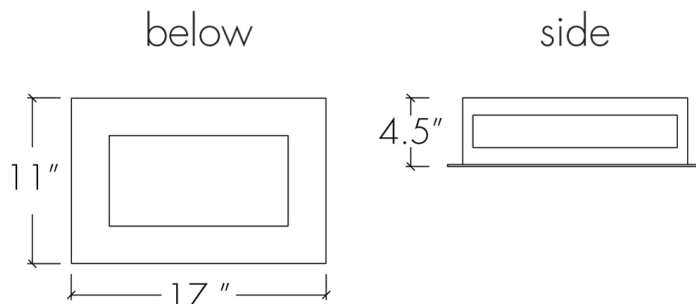

ULTRALIGHTS

EO 20451

Base Specifications:

17"l x 11"w x 4.5"h

04: LED - 16.8W (Dim w/ 0-10V dim system)

Opal Acrylic Diffuser

Notes:

Flush ceiling mount