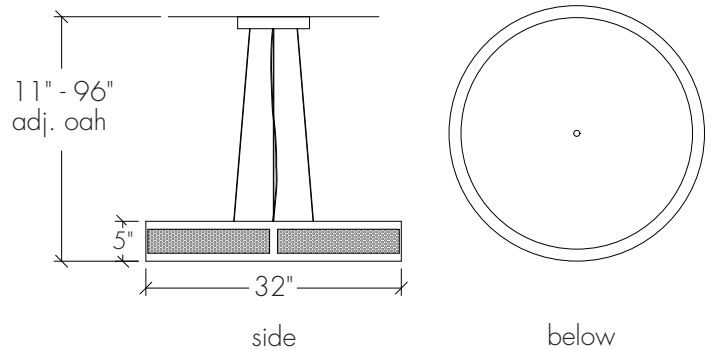

ULTRALIGHTS

DUO 19441-32

Base Specifications:

32" dia x 5"h x 11" - 96" adj OAH
 04: LED - 46.9 (Dim w/0-10V dim system)
 Opal Acrylic Diffuser

Notes:

Cable hung
 04 Lamping: Wattage and Lumens - Initial at the source

19441-32				
MODEL	PERF	FINISH	DIFFUSER	LAMPING

Modifications:

- Cable hung (Standard)
- Stem mount: ___ OAH
- Semi-flush mount (1" - 1.5" from ceiling to top of fixture)

Other Modifications:

PERF

FINISH

- BA - Bronze Age
- BK - Black
- BP - Black Pearl
- CB - Cast Bronze
- CH - Chestnut
- CR - Chrome
- DI - Dark Iron
- EB - Empire Bronze
- MB - Medieval Bronze
- NB - New Brass
- SB - Smokey Brass
- SP - Satin Pewter
- SS - Smoked Silver

ULTRALIGHTS

DUO 19441-50

Base Specifications:

50" dia x 5"h x 29" - 96" adj OAH
 04: LED - 82.6 (Dim w/0-10V dim system)
 Opal Acrylic Diffuser

Notes:

Cable hung
 04 Lamping: Wattage and Lumens - Initial at the source