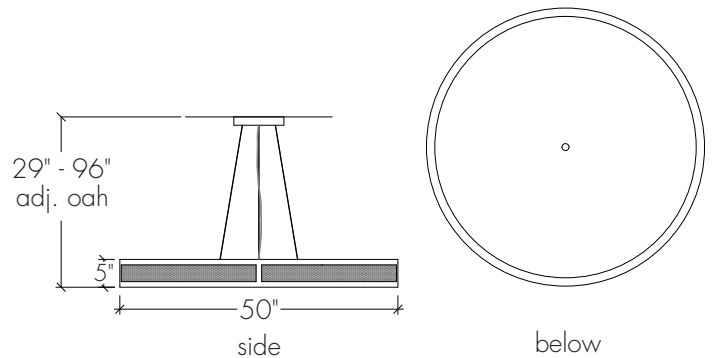

ULTRALIGHTS

DUO 19441-32

Base Specifications:

32" dia x 5"h x 11" - 96" adj OAH
 04: LED - 46.9 (Dim w/0-10V dim system)
 Opal Acrylic Diffuser

Notes:

Cable hung
 04 Lamping: Wattage and Lumens - Initial at the source

ULTRALIGHTS

DUO 19441-50

Base Specifications:

50" dia x 5"h x 29" - 96" adj OAH
 04: LED - 82.6 (Dim w/0-10V dim system)
 Opal Acrylic Diffuser

Notes:

Cable hung
 04 Lamping: Wattage and Lumens - Initial at the source