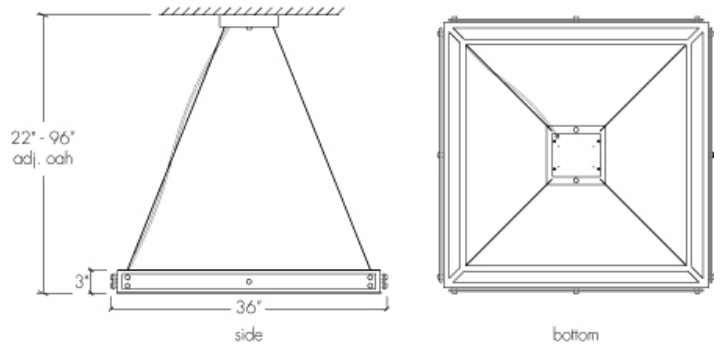

STRATA 18407-36

Base Specifications:

36"square x 3"h x 22" - 96"adj OAH
04: LED - 74W (Dim w/ 0-10V dim system)
Opal Acrylic Bottom Diffuser

Notes:

Cable hung*
04 Lamping: Wattage and Lumens - Initial at the source

18407-36	-	-	-
MODEL	FINISH	DIFFUSER	LAMPING

*Modifications:

- ☐ Cable hung (Standard)
- ☐ Stem mount: ____ OAH
- ☐ Semi-flush mount (1" - 1.5" from ceiling to top of fixture)

Other Modifications:

- BA - Bronze Age
- BK - Black
- BP - Black Pearl
- CB - Cast Bronze
- CH - Chestnut
- CR - Chrome
- DI - Dark Iron
- EB - Empire Bronze
- MB - Medieval Bronze
- NB - New Brass
- SB - Smokey Brass
- SP - Satin Pewter
- SS - Smoked Silver

- OA - Opal
- PREMIUM
- CO - Caramel Onyx
- FA - Faux Alabaster
- TS - Tea Stained
- WS - White Swirl

04: Damp / Dry LED - 74W - 12,580 Lumens
(Non-Dim or Dim w/ 0-10V Dim system) - Universal

COLOR TEMPERATURE / CRI

- ☐ 3000K (Standard) - CRI available upon request
- ☐ 2700K - CRI available upon request
- ☐ 3500K - CRI available upon request
- ☐ 4000K - CRI available upon request

Project Name	Specifier Name Specifier Location	Quantity