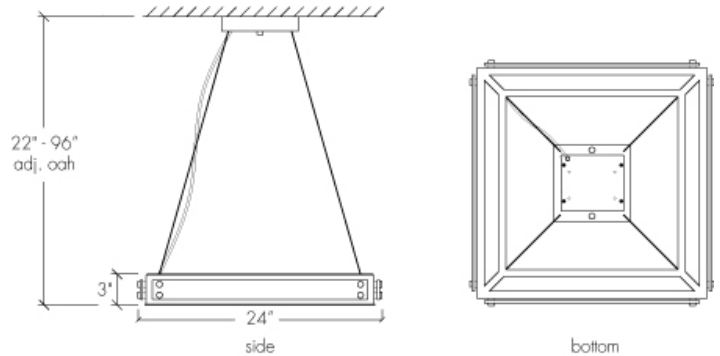

ULTRALIGHTS

STRATA 18407-24

Base Specifications:

24"square x 3"h x 22" - 96"adj OAH
 04: LED - 43.4W (Dim w/ 0-10V dim system)
 Opal Acrylic Bottom Diffuser

Notes:

Cable hung*
 04 Lamping: Wattage and Lumens - Initial at the source

18407-24	-	-	-
MODEL	FINISH	DIFFUSER	LAMPING

*Modifications:

- Cable hung (Standard)
- Stem mount: ____ OAH
- Semi-flush mount (1" - 1.5" from ceiling to top of fixture)

Other Modifications:

- BA - Bronze Age
- BK - Black
- BP - Black Pearl
- CB - Cast Bronze
- CH - Chestnut
- CR - Chrome
- DI - Dark Iron
- EB - Empire Bronze
- MB - Medieval Bronze
- NB - New Brass
- SB - Smokey Brass
- SP - Satin Pewter
- SS - Smoked Silver