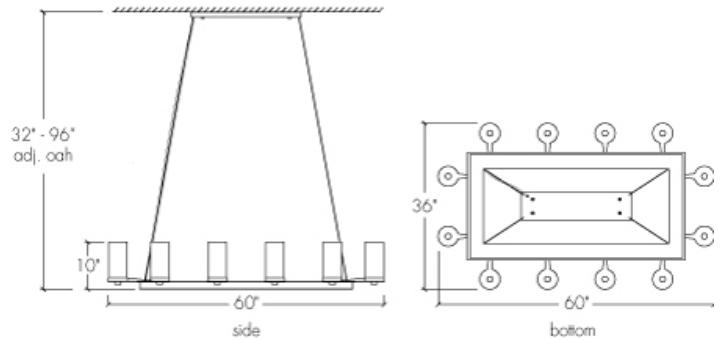

RADIUS 18406-48

Base Specifications:

10"h x 48"l x 36"w x 32" - 96"adj OAH
 10: WRL - 10 x E26 - for LED Retro 20W max ea
 120V
 Opal Acrylic Diffusers

Notes:

Cable hung*

18406-48	-	-	-	-
MODEL		FINISH	DIFFUSER	LAMPING

Project Name	Specifier Name Specifier Location	Quantity
--------------	--------------------------------------	----------

RADIUS 18406-60

Base Specifications:

10" h x 60" l x 36" w x 32" - 96" adj OAH
 10: WRL - 12 x E26 - for LED Retro 20W max ea
 120V
 Opal Acrylic Diffusers