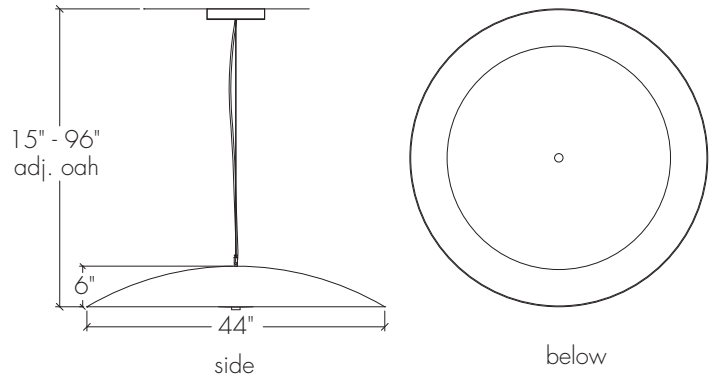

CIRRUS 17384-44

Base Specifications:

44" dia x 6"h x 15" - 96" adj OAH
04: LED - 30W (Dim w/ 0-10V dim system)
Opal Acrylic Bottom Diffuser

Notes:

Stem mount available

17384-44	-	-	-	-
MODEL		FINISH	DIFFUSER	LAMPING
		VOLTAGE		

Note of Modifications

- BA - Bronze Age
- BK - Black
- BP - Black Pearl
- CB - Cast Bronze
- CH - Chestnut
- DI - Dark Iron
- EB - Empire Bronze
- MB - Medieval Bronze
- NB - New Brass
- SB - Smokey Brass
- SP - Satin Pewter
- SS - Smoked Silver

OA - Opal

04: LED - 30W
(Non-Dim or Dim w/ 0-10V Dim system)
3850 Lumens - 3000K Standard

04: Universal

COLOR TEMPERATURE

- ☐ 3000K (Standard)
- ☐ 2700K
- ☐ 3500K
- ☐ 4000K

Project Name

Specifier Name
Specifier Location

Quantity