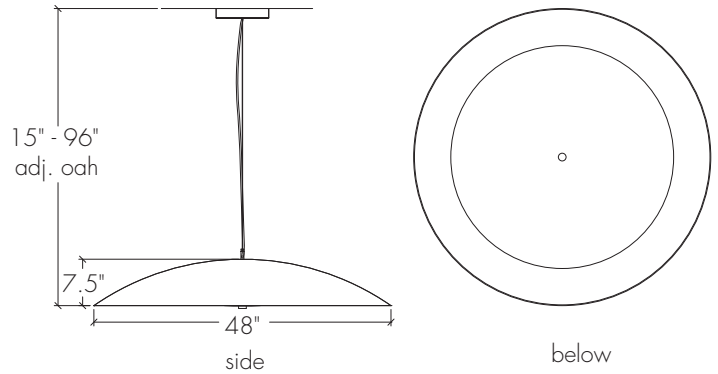

CIRRUS 17384-48

Base Specifications:

48" dia x 7.5" h x 15" - 96" adj OAH
04: LED - 44.4W (Dim w/ 0-10V dim system)
Opal Acrylic Bottom Diffuser

Notes:

Stem mount available

17384-48				
MODEL	FINISH	DIFFUSER	LAMPING	VOLTAGE

Note of Modifications

- BA - Bronze Age
- BK - Black
- BP - Black Pearl
- CB - Cast Bronze
- CH - Chestnut
- DI - Dark Iron
- EB - Empire Bronze
- MB - Medieval Bronze
- NB - New Brass
- SB - Smokey Brass
- SP - Satin Pewter
- SS - Smoked Silver

OA - Opal

04: LED - 44.4W
(Non-Dim or Dim w/ 0-10V Dim system)
6960 Lumens - 3000K Standard

04: Universal

COLOR TEMPERATURE

- ☐ 3000K (Standard)
- ☐ 2700K
- ☐ 3500K
- ☐ 4000K

Project Name	Specifier Name Specifier Location	Quantity