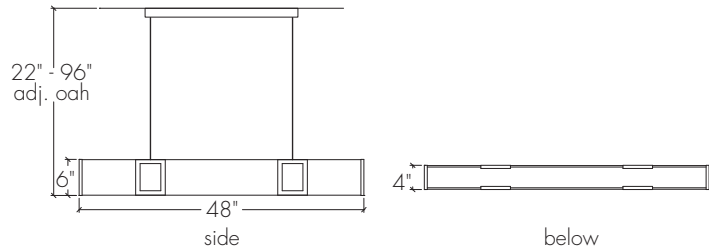

STRATA 17372-48

Base Specifications:

6\"/>

Notes:

Stem or semi-flush mount available

17372-48	-		-		-		-	
MODEL		FINISH		DIFFUSER		LAMPING		VOLTAGE

Note of Modifications

- BA - Bronze Age
- BK - Black
- BP - Black Pearl
- CB - Cast Bronze
- CH - Chestnut
- CR - Chrome
- DI - Dark Iron
- EB - Empire Bronze
- MB - Medieval Bronze
- NB - New Brass
- SB - Smokey Brass
- SP - Satin Pewter
- SS - Smoked Silver