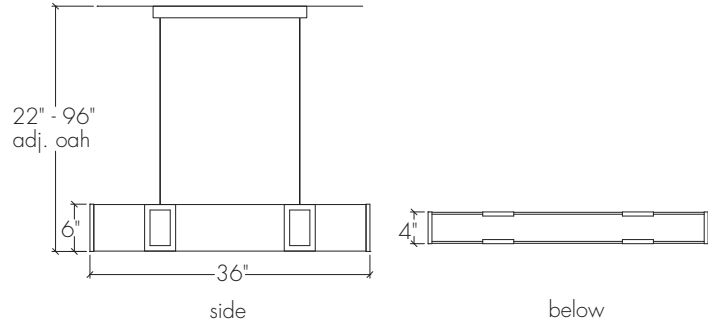

STRATA 17372-36

Base Specifications:

6\"/>

Notes:

Stem or semi-flush mount available

17372-36	-		-		-		-	
MODEL		FINISH		DIFFUSER		LAMPING		VOLTAGE

Note of Modifications

BA - Bronze Age
BK - Black
BP - Black Pearl
CB - Cast Bronze
CH - Chestnut
CR - Chrome
DI - Dark Iron
EB - Empire Bronze
MB - Medieval Bronze
NB - New Brass
SB - Smokey Brass
SP - Satin Pewter
SS - Smoked Silver

PREMIUM
ANI - Ancient Iron

OA - Opal

PREMIUM
CO - Caramel Onyx
FA - Faux Alabaster
TS - Tea Stained
WS - White Swirl
BB - Bay Blue
MP - Majestic Purple
SG - Savannah Green
SO - Sunrise Orange
SR - Sunset Red

04: LED - 20W
(Non-Dim or Dim w/ 0-10V Dim system)
3080 Lumens - 3000K Standard

04: Universal

COLOR TEMPERATURE

- ☐ 3000K (Standard)
- ☐ 2700K
- ☐ 3500K
- ☐ 4000K

Project Name

Specifier Name
Specifier Location

Quantity