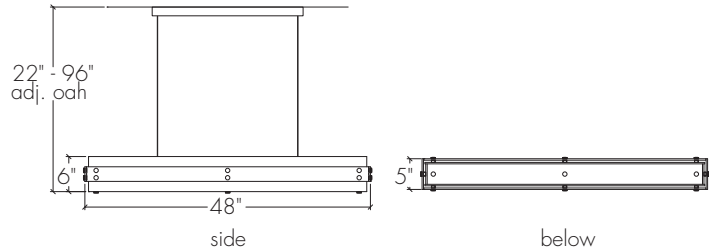

STRATA 17371-48

Base Specifications:

6\"/>

Notes:

Acrylic body, acrylic belt
Stem or semi-flush mount available

17371-48				
MODEL	DIFFUSER BODY	DIFFUSER	LAMPING	VOLTAGE

Note of Modifications

OA - Opal

PREMIUM
CO - Caramel Onyx
FA - Faux Alabaster
TS - Tea Stained
WS - White Swirl
BB - Bay Blue
MP - Majestic Purple
SG - Savannah Green
SO - Sunrise Orange
SR - Sunset Red

OA - Opal

PREMIUM
CO - Caramel Onyx
FA - Faux Alabaster
TS - Tea Stained
WS - White Swirl
BB - Bay Blue
MP - Majestic Purple
SG - Savannah Green
SO - Sunrise Orange
SR - Sunset Red

04: LED - 25W
(Non-Dim or Dim w/ 0-10V Dim system)
3850 Lumens - 3000K Standard

04: Universal

COLOR TEMPERATURE

- ☐ 3000K (Standard)
- ☐ 2700K
- ☐ 3500K
- ☐ 4000K

Project Name

Specifier Name
Specifier Location

Quantity