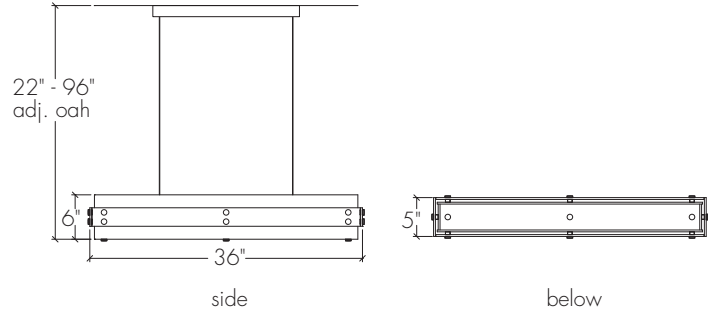

STRATA 17371-36

Base Specifications:

6" h x 36" l x 5" w x 22" - 96" adj OAH
04: LED - 20W (Dim w/ 0-10V dim system)
Opal Acrylic Diffuser

Notes:

Acrylic body, acrylic belt
Stem or semi-flush mount available

17371-36	-		-		-		-	
MODEL		DIFFUSER BODY		DIFFUSER		LAMPING		VOLTAGE

Note of Modifications

OA - Opal

- PREMIUM
- CO - Caramel Onyx
- FA - Faux Alabaster
- TS - Tea Stained
- WS - White Swirl
- BB - Bay Blue
- MP - Majestic Purple
- SG - Savannah Green
- SO - Sunrise Orange
- SR - Sunset Red

OA - Opal

- PREMIUM
- CO - Caramel Onyx
- FA - Faux Alabaster
- TS - Tea Stained
- WS - White Swirl
- BB - Bay Blue
- MP - Majestic Purple
- SG - Savannah Green
- SO - Sunrise Orange
- SR - Sunset Red

04: LED - 20W
(Non-Dim or Dim w/ 0-10V Dim system)
3080 Lumens - 3000K Standard

04: Universal

COLOR TEMPERATURE

- ☐ 3000K (Standard)
- ☐ 2700K
- ☐ 3500K
- ☐ 4000K

Project Name

Specifier Name
Specifier Location

Quantity