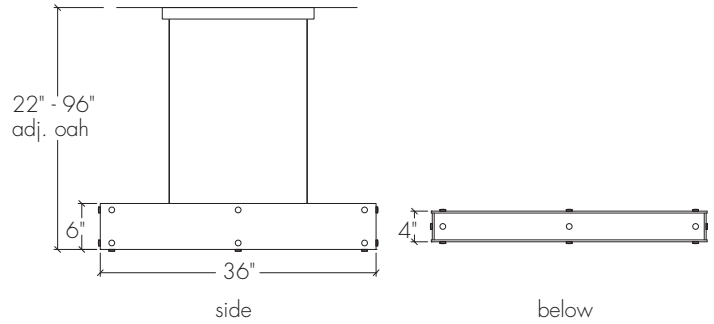

STRATA 17369-36

Base Specifications:

6"h x 36"l x 5"w x 22" - 96"adj OAH
04: LED - 20W (Dim w/ 0-10V dim system)
Opal Acrylic Diffuser

Notes:

Stem or semi-flush mount available

17369-36				
MODEL	FINISH	DIFFUSER	LAMPING	VOLTAGE

Note of Modifications

DI - Dark Iron (Standard)

OA - Opal

04: LED - 20W
(Non-Dim or Dim w/ 0-10V Dim system)
3080 Lumens - 3000K Standard

04: Universal

1. PREMIUM
   CO - Caramel Onyx
   FA - Faux Alabaster
   TS - Tea Stained
   WS - White Swirl
   BB - Bay Blue
   MP - Majestic Purple
   SG - Savannah Green
   SO - Sunrise Orange
   SR - Sunset Red

COLOR TEMPERATURE

- ☐ 3000K (Standard)
- ☐ 2700K
- ☐ 3500K
- ☐ 4000K

Project Name

Specifier Name
Specifier Location

Quantity