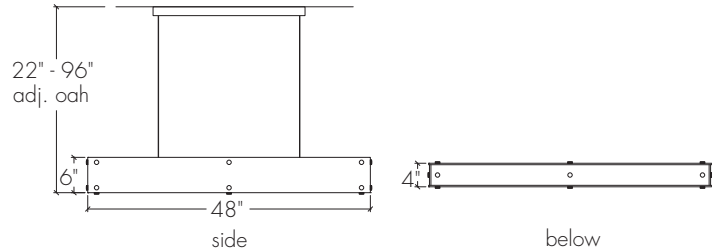

STRATA 17369-48

Base Specifications:

6\"/>

Notes:

Stem or semi-flush mount available

17369-48				
MODEL	FINISH	DIFFUSER	LAMPING	VOLTAGE

Note of Modifications

DI - Dark Iron (Standard)

OA - Opal

04: LED - 25W
(Non-Dim or Dim w/ 0-10V Dim system)
3850 Lumens - 3000K Standard

04: Universal

PREMIUM
CO - Caramel Onyx
FA - Faux Alabaster
TS - Tea Stained
WS - White Swirl
BB - Bay Blue
MP - Majestic Purple
SG - Savannah Green
SO - Sunrise Orange
SR - Sunset Red

COLOR TEMPERATURE

- ☐ 3000K (Standard)
- ☐ 2700K
- ☐ 3500K
- ☐ 4000K

Project Name

Specifier Name
Specifier Location

Quantity