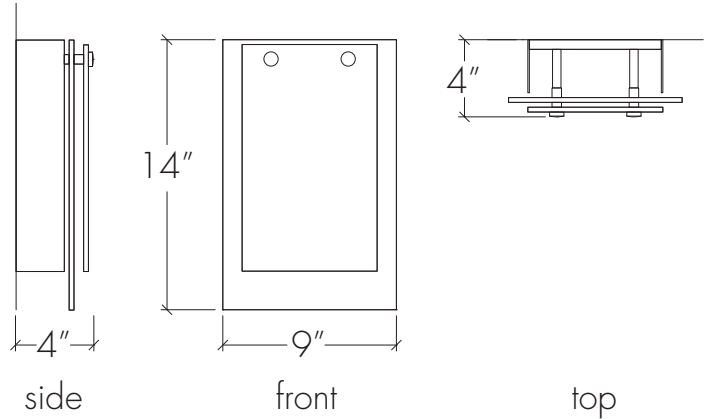

ULTRALIGHTS

INVICTA 16352

Base Specifications:

14"h x 9"w x 4"d
04: LED - 7.4W (Dim w/ 0-10V dim system)
Opal Acrylic Diffuser
ADA

Notes:

16352	-		-		-		-	
MODEL		FINISH		DIFFUSER		LAMPING		VOLTAGE

Note of Modifications