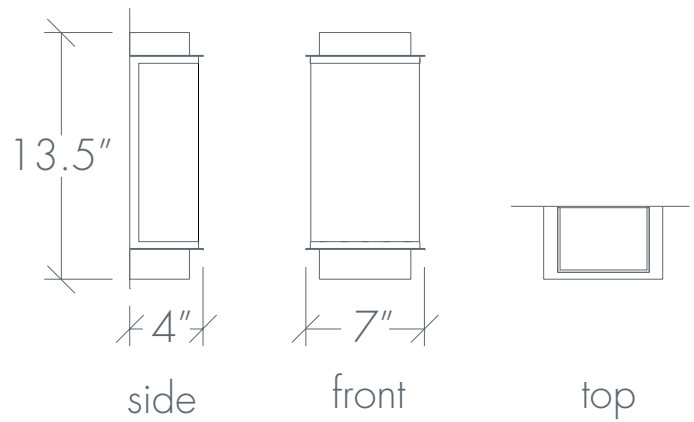

ULTRALIGHTS

CLARUS 14321