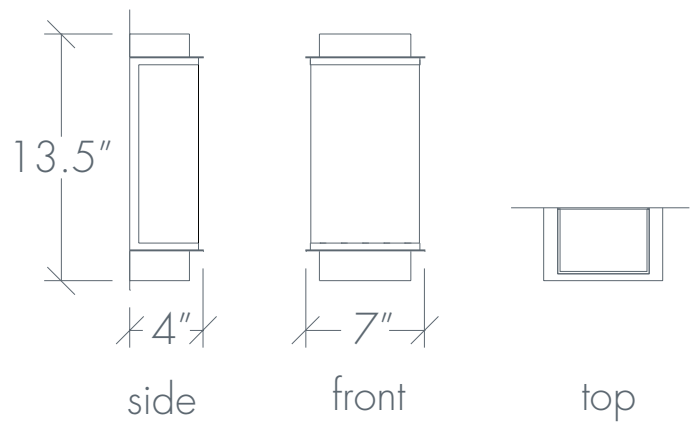

Shown in: Angles / Cast Bronze / Opal

CLARUS 14321