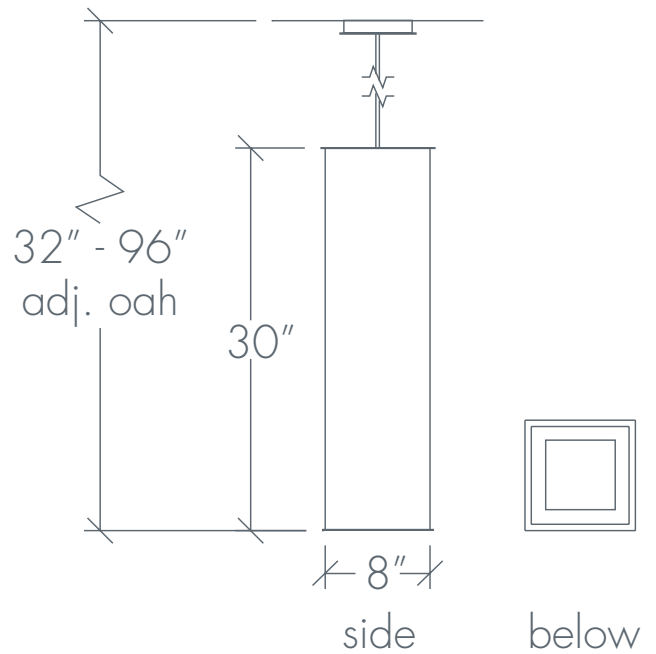

Shown in: Squares / Chrome / Opal

CLARUS 14314