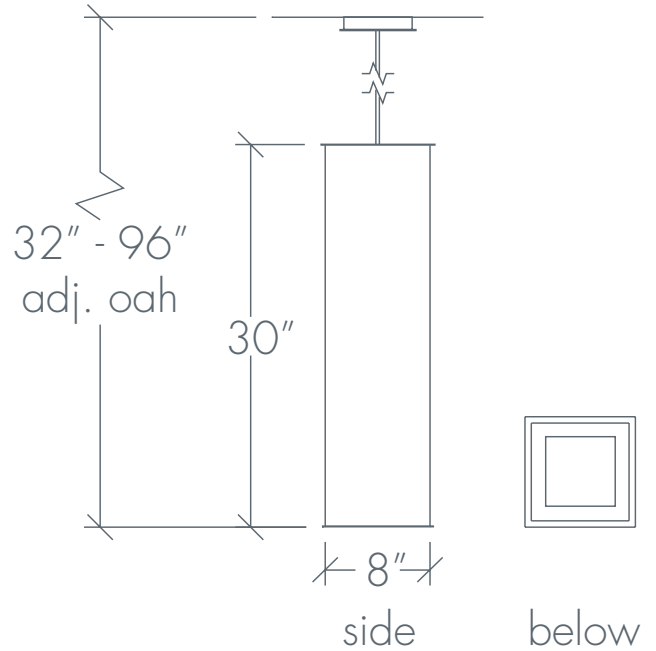

ULTRALIGHTS

CLARUS 14314