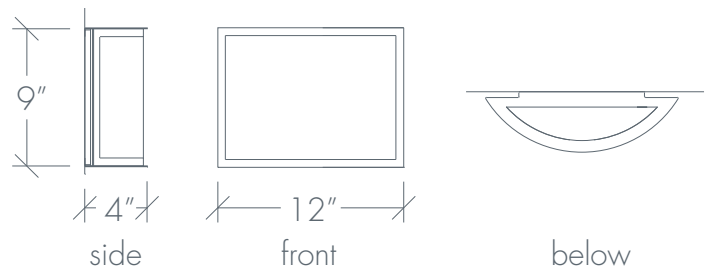

Shown in: Cloverleaf / Medieval Bronze / Opal

CLARUS 14311