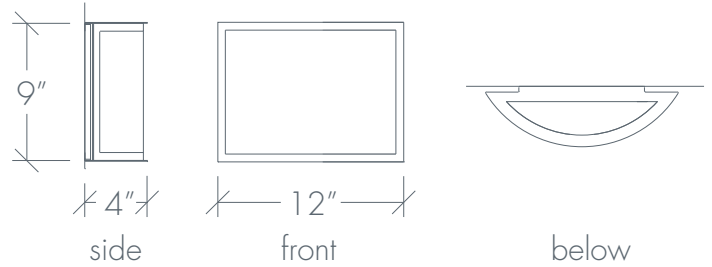

ULTRALIGHTS

CLARUS 14311