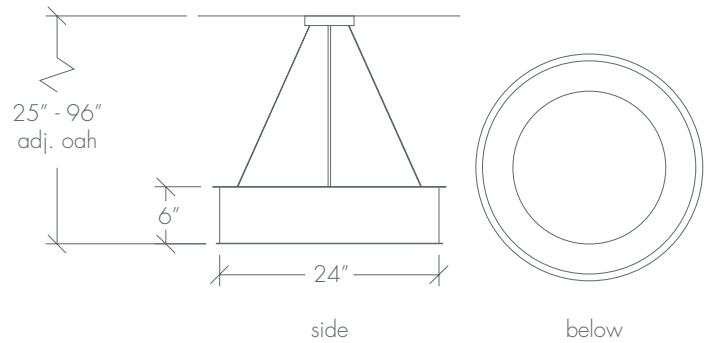

CLARUS 14308

Base Specifications:

24" dia x 6"h x 25" - 96" adj OAH

10: WRL - 4 x E26 - for LED retro 20W max ea
Opal Acrylic Internal Diffuser

Notes:

Stem or semi-flush mount available

Shown in: Angles / Medieval Bronze / Opal

Shown in: Cloverleaf / Chrome / Opal

CLARUS 14308

Shown in: Squares / Empire Bronze / Opal

CLARUS 143 10

Base Specifications:

36" dia x 12" h x 42" - 96" adj OAH
 10: WRL - 6 x E26 - for LED retro 20W max ea
 Opal Acrylic Internal Diffuser