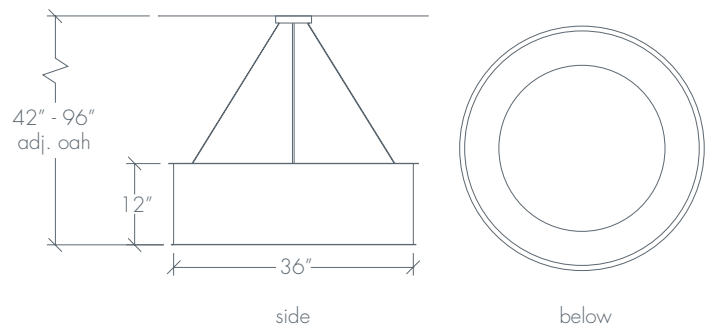

Shown in: Angles / Smokey Brass / Opal

CLARUS 143 10