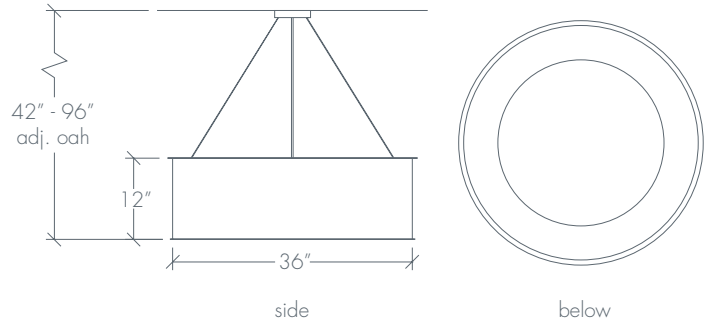

CLARUS 14308

Base Specifications:

24" dia x 6"h x 25" - 96" adj OAH

10: WRL - 4 x E26 - for LED retro 20W max ea
Opal Acrylic Internal Diffuser

Notes:

Stem or semi-flush mount available

Shown in: Angles / Medieval Bronze / Opal

Shown in: Cloverleaf / Chrome / Opal

CLARUS 14308

Shown in: Squares / Empire Bronze / Opal

CLARUS 143 10

Base Specifications:

36" dia x 12" h x 42" - 96" adj OAH
 10: WRL - 6 x E26 - for LED retro 20W max ea
 Opal Acrylic Internal Diffuser