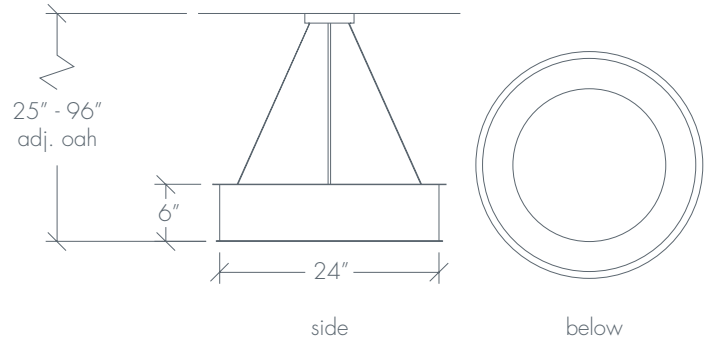

ULTRALIGHTS

CLARUS 14308