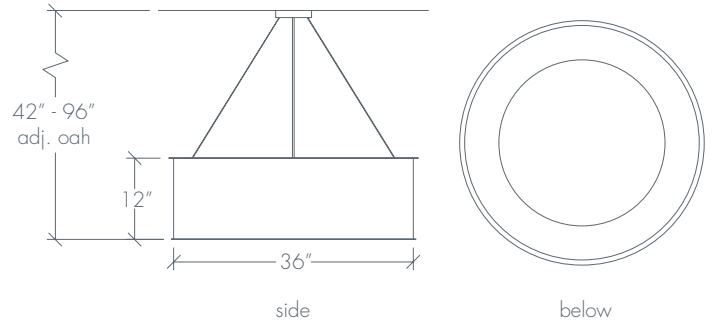

ULTRALIGHTS

CLARUS 143 10