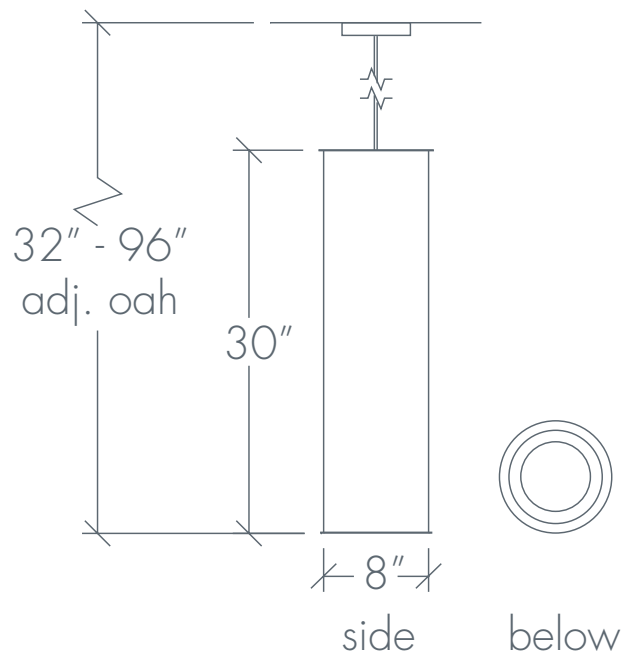

CLARUS 14304

Base Specifications:

8" dia x 30" h x 32" - 96" adj OAH
 10: WRL - 1 x E26 - for LED retro 20W max
 Opal Acrylic Internal Diffuser

Notes:

Stem or semi-flush mount available
 Shown in: Squares / Satin Pewter / Opal

- 3000K (Standard)
- 2700K
- 3500K
- 4000K

Project Name	Specifier Name Specifier Location	Quantity
--------------	--------------------------------------	----------

ULTRALIGHTS

CLARUS 14304

Shown in: Angles / Chrome / Opal

CLARUS 14304

Shown in: Cloverleaf / Bronze Age / Opal