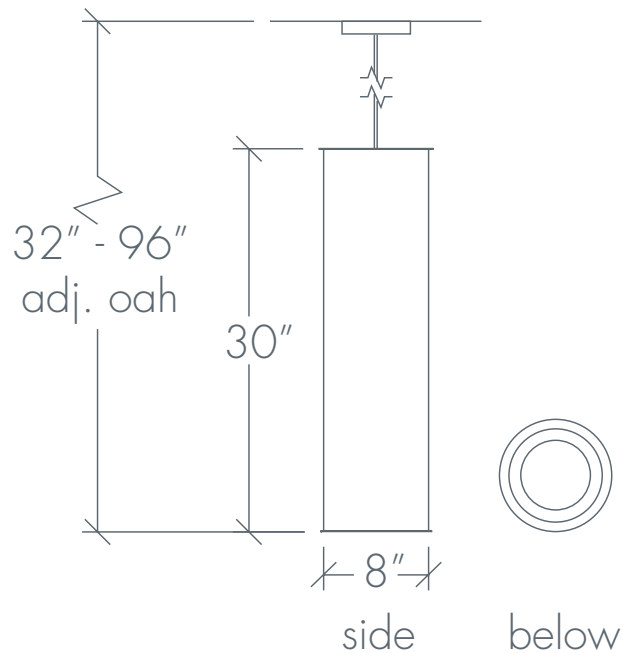

ULTRALIGHTS

CLARUS 14304