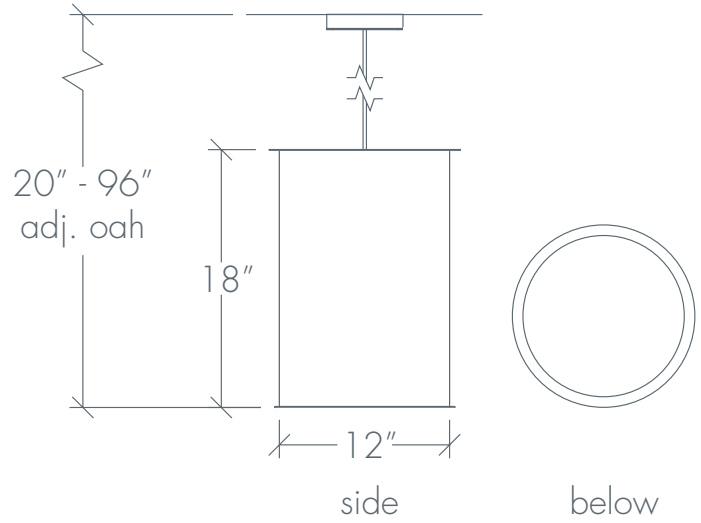

ULTRALIGHTS

CLARUS 14302