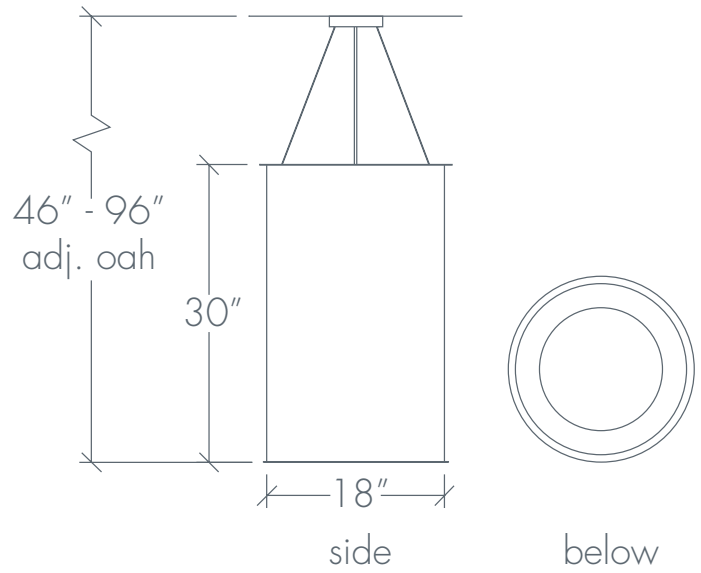

ULTRALIGHTS

CLARUS 14306