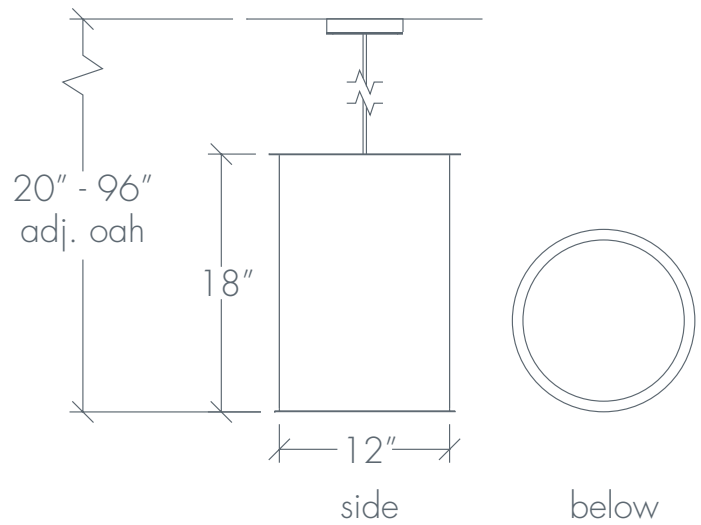

CLARUS 14302

Base Specifications:

12"dia x 18"h x 20" - 96"adj OAH
 10: WRL - 1 x E26 - for LED retro 20W max
 Opal Acrylic Internal Diffuser

Notes:

Stem or semi-flush mount available
 Shown in: Cloverleaf / Black / Opal

CLARUS 14302

Shown in: Square / Empire Bronze / Opal

CLARUS 14306

Base Specifications:

18"dia x 30"h x 46" - 96"adj OAH
 10: WRL - 3 x E26 - for LED retro 20W max ea
 Opal Acrylic Internal Diffuser

Notes:

Stem or semi-flush mount available
 Shown in: Cloverleaf / Cast Bronze / Opal