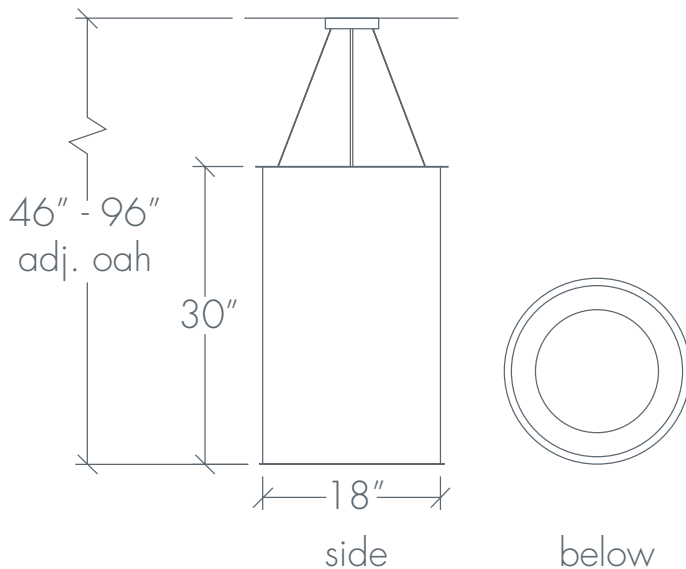

CLARUS 14302

Base Specifications:

12"dia x 18"h x 20" - 96"adj OAH
 10: WRL - 1 x E26 - for LED retro 20W max
 Opal Acrylic Internal Diffuser

Notes:

Stem or semi-flush mount available
 Shown in: Cloverleaf / Black / Opal

CLARUS 14302

Shown in: Square / Empire Bronze / Opal

CLARUS 14306

Base Specifications:

18"dia x 30"h x 46" - 96"adj OAH
 10: WRL - 3 x E26 - for LED retro 20W max ea
 Opal Acrylic Internal Diffuser

Notes:

Stem or semi-flush mount available
 Shown in: Cloverleaf / Cast Bronze / Opal