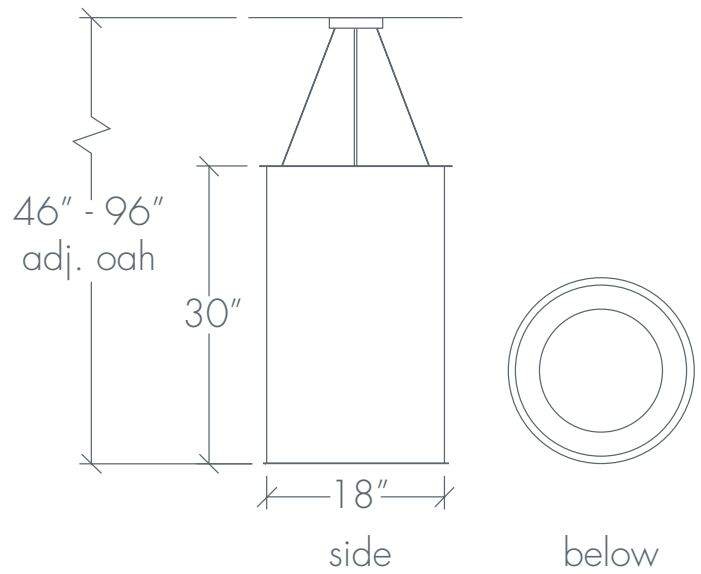

Shown in: Squares / Smoked Silver / Opal

CLARUS 14306