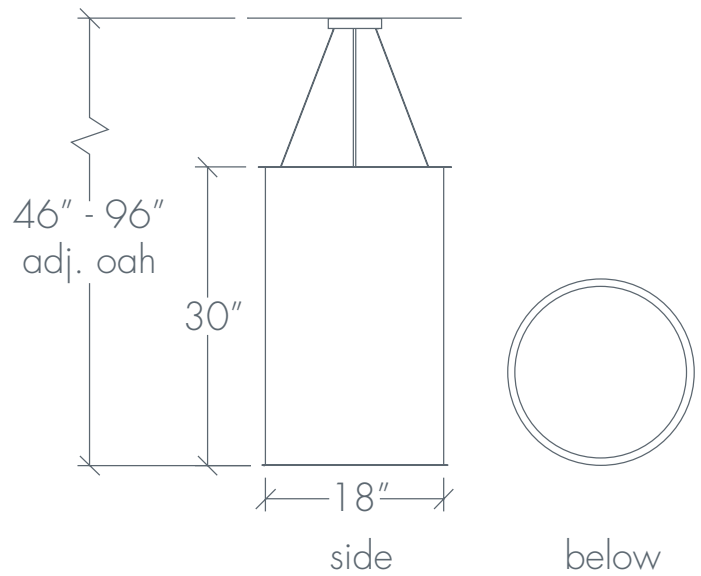

CLARUS 14301

Base Specifications:

12"dia x 18"h x 20" - 96"adj OAH
 10: WRL - 1 x E26 - for LED retro 20W max
 Retro Style Filament Bulb Recommended

Notes:

Stem or semi-flush mount available
 Shown in: Angles / Cast Bronze

CLARUS 14301

Shown in: Square / Empire Bronze

CLARUS 14305

Base Specifications:

18"dia x 30"h x 46" - 96"adj OAH
 10: WRL - 3 x E26 - for LED retro 20W max ea
 Retro Style Filament Bulb Recommended

Notes:

Stem or semi-flush mount available
 Shown in: Angles / Dark Iron

03: Incan - 3 x E26 - 60W max ea
 10: WRL - 3 x E26 - for LED Retro
 20W max ea

03: 120V
 10: 120V

Project Name

Specifier Name
 Specifier Location

Quantity

ULTRALIGHTS

CLARUS 14305

Shown in: Cloverleaf / Cast Bronze