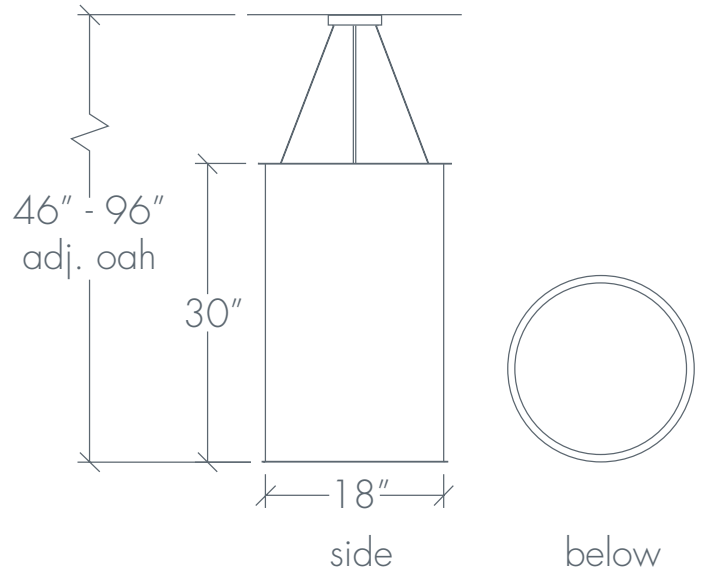

CLARUS 14301

Base Specifications:

12"dia x 18"h x 20" - 96"adj OAH
 10: WRL - 1 x E26 - for LED retro 20W max
 Retro Style Filament Bulb Recommended

Notes:

Stem or semi-flush mount available
 Shown in: Angles / Cast Bronze

CLARUS 14301

Shown in: Square / Empire Bronze

CLARUS 14305

Base Specifications:

18"dia x 30"h x 46" - 96"adj OAH
 10: WRL - 3 x E26 - for LED retro 20W max ea
 Retro Style Filament Bulb Recommended

Notes:

Stem or semi-flush mount available
 Shown in: Angles / Dark Iron

03: Incan - 3 x E26 - 60W max ea
 10: WRL - 3 x E26 - for LED Retro
 20W max ea

03: 120V
 10: 120V

Project Name

Specifier Name
 Specifier Location

Quantity

ULTRALIGHTS

CLARUS 14305

Shown in: Cloverleaf / Cast Bronze