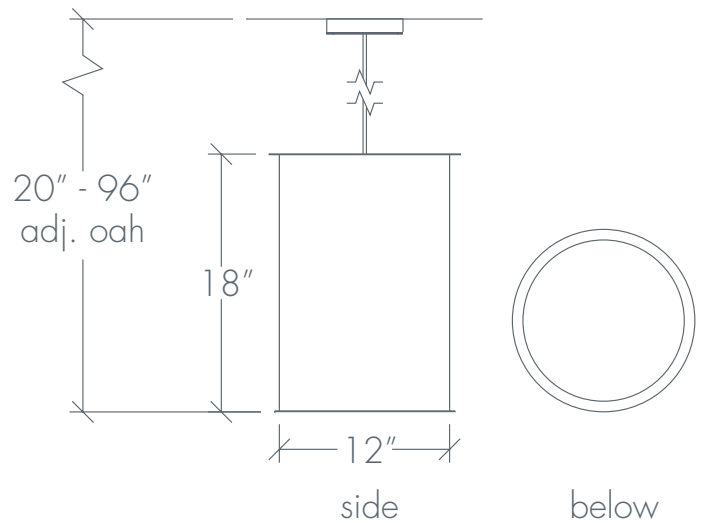

CLARUS 14301

Base Specifications:

12"dia x 18"h x 20" - 96"adj OAH
 10: WRL - 1 x E26 - for LED retro 20W max
 Retro Style Filament Bulb Recommended

Notes:

Stem or semi-flush mount available
 Shown in: Angles / Cast Bronze

- 03: Incan - 1 x E26 - 60W max ea
- 10: WRL - 1 x E26 - for LED Retro 20W max ea

- 03: 120V
- 10: 120V

Project Name

Specifier Name
Specifier Location

Quantity

ULTRALIGHTS

CLARUS 14301

Shown in: Cloverleaf / Black

CLARUS 14301

Shown in: Square / Empire Bronze

CLARUS 14305

Base Specifications:

18"dia x 30"h x 46" - 96"adj OAH
 10: WRL - 3 x E26 - for LED retro 20W max ea
 Retro Style Filament Bulb Recommended

Notes:

Stem or semi-flush mount available
 Shown in: Angles / Dark Iron