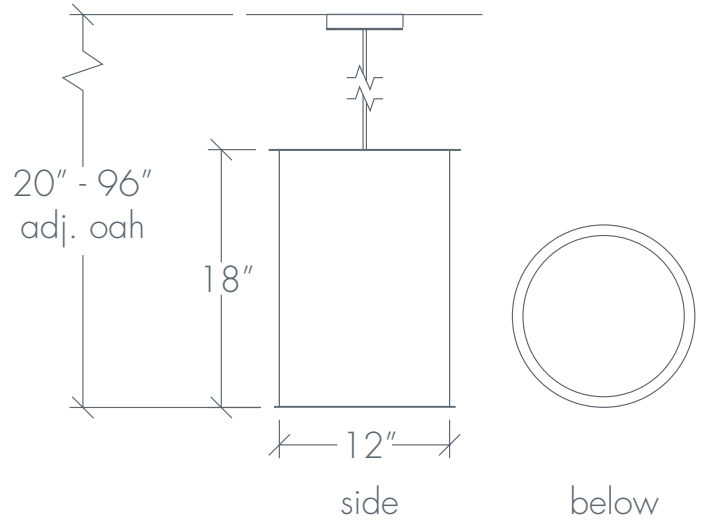

CLARUS 14301

Base Specifications:

12"dia x 18"h x 20" - 96"adj OAH
 10: WRL - 1 x E26 - for LED retro 20W max
 Retro Style Filament Bulb Recommended

Notes:

Stem or semi-flush mount available
 Shown in: Angles / Cast Bronze

- 03: Incan - 1 x E26 - 60W max ea
- 10: WRL - 1 x E26 - for LED Retro 20W max ea

- 03: 120V
- 10: 120V

Project Name

Specifier Name
Specifier Location

Quantity

ULTRALIGHTS

CLARUS 14301

Shown in: Cloverleaf / Black

CLARUS 14301

Shown in: Square / Empire Bronze

CLARUS 14305

Base Specifications:

18"dia x 30"h x 46" - 96"adj OAH
 10: WRL - 3 x E26 - for LED retro 20W max ea
 Retro Style Filament Bulb Recommended

Notes:

Stem or semi-flush mount available
 Shown in: Angles / Dark Iron