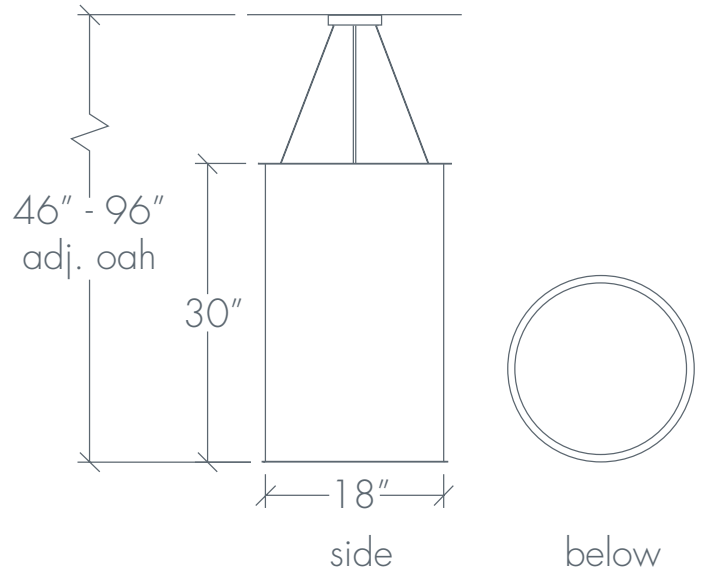

CLARUS 14301

Base Specifications:

12"dia x 18"h x 20" - 96"adj OAH
 10: WRL - 1 x E26 - for LED retro 20W max
 Retro Style Filament Bulb Recommended

Notes:

Stem or semi-flush mount available
 Shown in: Angles / Cast Bronze

- 03: Incan - 1 x E26 - 60W max ea
- 10: WRL - 1 x E26 - for LED Retro 20W max ea

- 03: 120V
- 10: 120V

Project Name

Specifier Name
Specifier Location

Quantity

ULTRALIGHTS

CLARUS 14301

Shown in: Cloverleaf / Black

CLARUS 14301

Shown in: Square / Empire Bronze

CLARUS 14305

Base Specifications:

18"dia x 30"h x 46" - 96"adj OAH
 10: WRL - 3 x E26 - for LED retro 20W max ea
 Retro Style Filament Bulb Recommended

Notes:

Stem or semi-flush mount available
 Shown in: Angles / Dark Iron