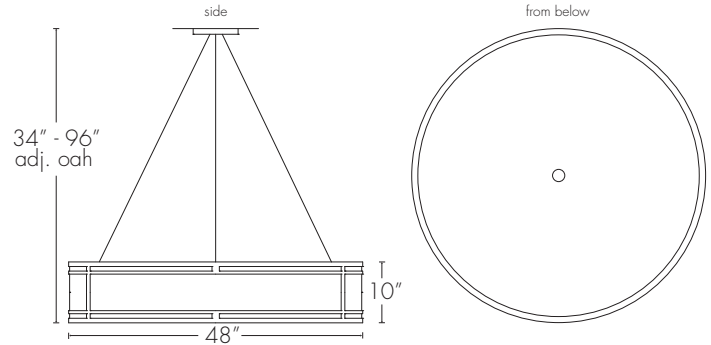

TAMBOUR 13223-48

Base Specifications:

48" dia x 10"h x 34" - 96" adj OAH
10: WRL - 8 x E26 - for LED retro 20W max ea
Opal Acrylic Diffuser

Notes:

Stem or semi-flush mount available

13223-48				
MODEL	FINISH	DIFFUSER	LAMPING	VOLTAGE

Note of Modifications

BA - Bronze Age
BK - Black
BP - Black Pearl
CB - Cast Bronze
CH - Chestnut
CR - Chrome
DI - Dark Iron
EB - Empire Bronze
MB - Medieval Bronze
NB - New Brass
SB - Smokey Brass
SP - Satin Pewter
SS - Smoked Silver

OA - Opal Acrylic
PREMIUM
CO - Caramel Onyx
FA - Faux Alabaster
TS - Tea Stained
WS - White Swirl
BB - Bay Blue
MP - Majestic Purple
SG - Savannah Green
SO - Sunrise Orange
SR - Sunset Red

03: Incan - 8 x E26 - 60W max ea
04: LED - 44.4W
(Non-Dim or Dim w/ 0-10V Dim system)
6960 Lumens
10: WRL - 8 x E26 - for LED Retro
20W max ea

03: 120V
04: Universal
10: 120V

COLOR TEMPERATURE

- ☐ 3000K (Standard)
- ☐ 2700K
- ☐ 3500K
- ☐ 4000K

Project Name	Specifier Name Specifier Location	Quantity