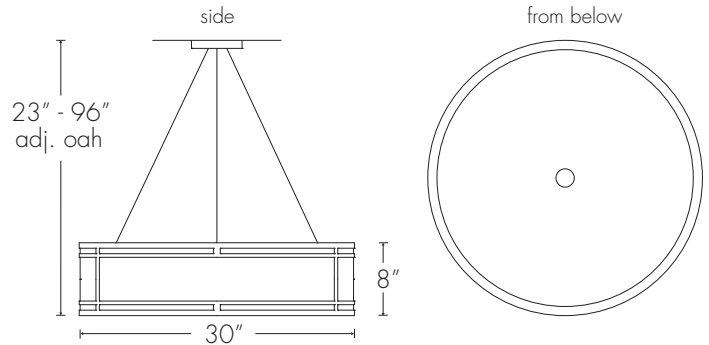

TAMBOUR 13223-24

Base Specifications:

24" dia x 7"h x 22" - 96" adj OAH
 10: WRL - 4 x E26 - for LED retro 20W max ea
 Opal Acrylic Diffuser

Notes:

Stem or semi-flush mount available

13223-24				
MODEL	FINISH	DIFFUSER	LAMPING	VOLTAGE

TAMBOUR 13223-30

Base Specifications:

30" dia x 8"h x 23" - 96" adj OAH
 10: WRL - 4 x E26 - for LED retro 20W max ea
 Opal Acrylic Diffuser

Notes:

Stem or semi-flush mount available

13223-30				
MODEL	FINISH	DIFFUSER	LAMPING	VOLTAGE