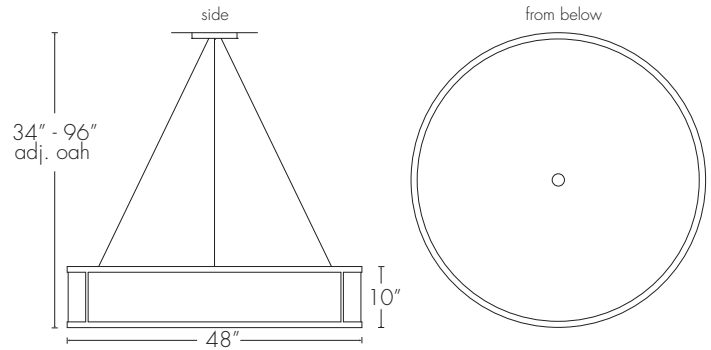

TAMBOUR 13221-48

Base Specifications:

48" dia x 10"h x 34" - 96" adj OAH
10: WRL - 8 x E26 - for LED retro 20W max ea
Opal Acrylic Diffuser

Notes:

Stem or semi-flush mount available
Shown in: Satin Pewter / Opal Acrylic

13221-48				
MODEL	FINISH	DIFFUSER	LAMPING	VOLTAGE

Note of Modifications

BA - Bronze Age
BK - Black
BP - Black Pearl
CB - Cast Bronze
CH - Chestnut
CR - Chrome
DI - Dark Iron
EB - Empire Bronze
MB - Medieval Bronze
NB - New Brass
SB - Smokey Brass
SP - Satin Pewter
SS - Smoked Silver

OA - Opal Acrylic
PREMIUM
CO - Caramel Onyx
FA - Faux Alabaster
TS - Tea Stained
WS - White Swirl
BB - Bay Blue
MP - Majestic Purple
SG - Savannah Green
SO - Sunrise Orange
SR - Sunset Red

03: Incan - 8 x E26 - 60W max ea
04: LED - 44.4W
(Non-Dim or Dim w/ 0-10V Dim system)
6960 Lumens
10: WRL - 8 x E26 - for LED Retro
20W max ea

03: 120V
04: Universal
10: 120V

COLOR TEMPERATURE

- ☐ 3000K (Standard)
- ☐ 2700K
- ☐ 3500K
- ☐ 4000K

Project Name	Specifier Name Specifier Location	Quantity