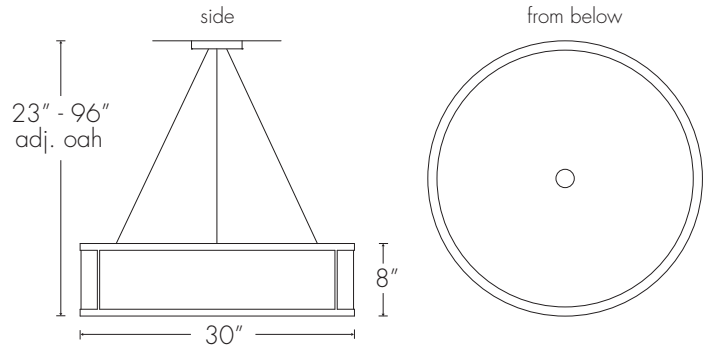

TAMBOUR 13221-30

Base Specifications:

30" dia x 8"h x 23" - 96" adj OAH
10: WRL - 4 x E26 - for LED retro 20W max ea
Opal Acrylic Diffuser

Notes:

Stem or semi-flush mount available
Shown in: Satin Pewter / Opal Acrylic

13221-30				
MODEL	FINISH	DIFFUSER	LAMPING	VOLTAGE

Note of Modifications

BA - Bronze Age
BK - Black
BP - Black Pearl
CB - Cast Bronze
CH - Chestnut
CR - Chrome
DI - Dark Iron
EB - Empire Bronze
MB - Medieval Bronze
NB - New Brass
SB - Smokey Brass
SP - Satin Pewter
SS - Smoked Silver

OA - Opal Acrylic
PREMIUM
CO - Caramel Onyx
FA - Faux Alabaster
TS - Tea Stained
WS - White Swirl
BB - Bay Blue
MP - Majestic Purple
SG - Savannah Green
SO - Sunrise Orange
SR - Sunset Red

03: Incan - 4 x E26 - 60W max ea
04: LED - 25W
(Non-Dim or Dim w/ 0-10V Dim system)
3850 Lumens
10: WRL - 4 x E26 - for LED Retro
20W max ea

03: 120V
04: Universal
10: 120V

COLOR TEMPERATURE

- ☐ 3000K (Standard)
- ☐ 2700K
- ☐ 3500K
- ☐ 4000K

Project Name

Specifier Name
Specifier Location

Quantity