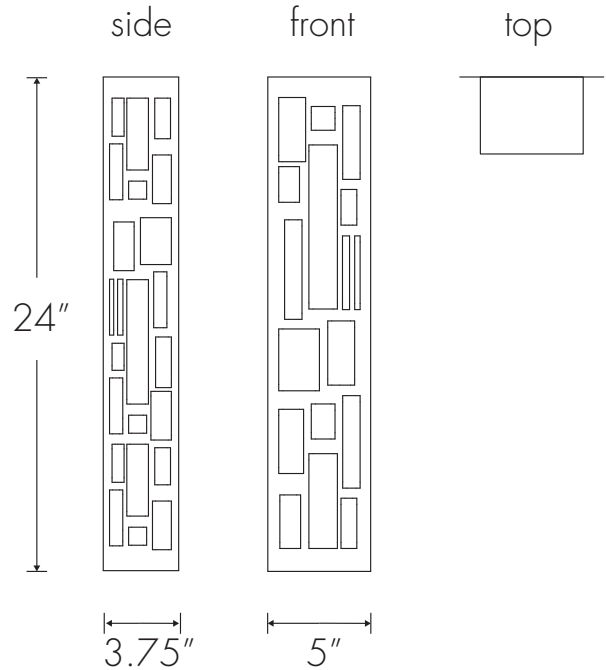

ULTRALIGHTS

GENESIS 11218-24

Base Specifications:

24"h x 5"w x 3.75"d

04: LED - 14.8W (Dim w/ 0-10V dim system)

Opal Acrylic Diffuser

ADA

Notes:

Horizontal mounting available

11218-24				
MODEL	FINISH	DIFFUSER	LAMPING	VOLTAGE

Note of Modifications

- BA - Bronze Age
- BK - Black
- BP - Black Pearl
- CB - Cast Bronze
- CH - Chestnut
- CR - Chrome
- DI - Dark Iron
- EB - Empire Bronze
- MB - Medieval Bronze
- NB - New Brass
- SB - Smokey Brass
- SP - Satin Pewter
- SS - Smoked Silver

1. PREMIUM
2. ANI - Ancient Iron
   - BCP - Burlled Copper Plate
   - RCU - Raw Copper Unfinished

- OA - Opal
- PREMIUM
- CO - Caramel Onyx
- FA - Faux Alabaster
- TS - Tea Stained
- WS - White Swirl

- 02: Wet Loc - LED - 16.8W
  (Std Phase Dim) - 2362 Lumens
- 04: LED - 14.8W
  (Non-Dim or Dim w/ 0-10V Dim system)
  2320 Lumens
- 10: WRL - 2 x E26 - for LED Retro
  20W max ea (T-10)

- 02: 120V
- 04: Universal
- 10: 120V

COLOR TEMPERATURE

- ☐ 3000K (Standard)
- ☐ 2700K
- ☐ 3500K
- ☐ 4000K

Project Name

Specifier Name
Specifier Location

Quantity

WWW.ULTRALIGHTSLIGHTING.COM

1936 E 18th St • Tucson, AZ 85719 • p +1 520 623 9829 • f +1 520 623 0088

425 Peachtree Hills Ave. NE #3 Atlanta, GA 30305
404.876.1064 sales@illumco.com