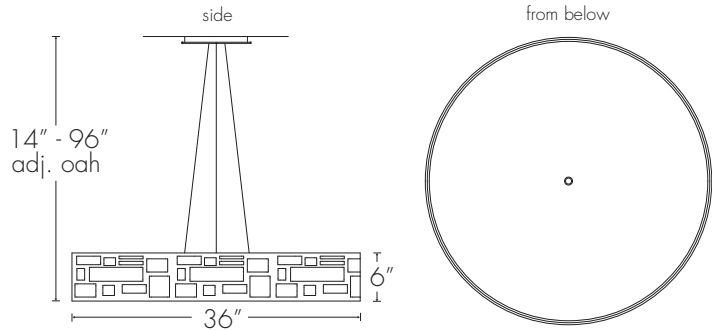

- 3000K (Standard)
- 2700K
- 3500K
- 4000K

Project Name	Specifier Name Specifier Location	Quantity
--------------	--------------------------------------	----------

GENESIS 11211-24

Base Specifications:

24" dia x 6"h x 14" - 96" adj OAH
 10: WRL - 4 x E26 - for LED retro 20W max ea
 Opal Acrylic Diffuser

- 3000K (Standard)
- 2700K
- 3500K
- 4000K

Project Name	Specifier Name Specifier Location	Quantity
--------------	--------------------------------------	----------

GENESIS 11211-36

Base Specifications:

36" dia x 6"h x 14" - 96" adj OAH
 10: WRL - 8 x E26 - for LED retro 20W max ea
 Opal Acrylic Diffuser