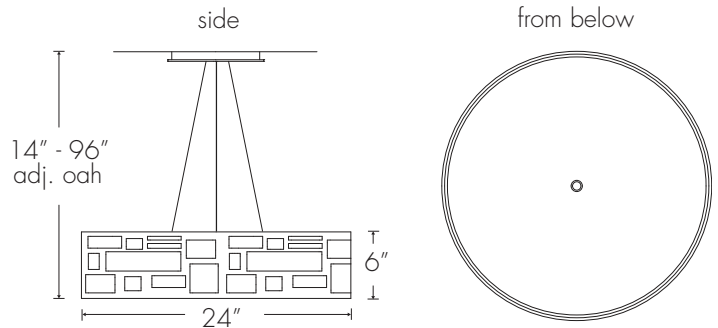

GENESIS 11211-16

Base Specifications:

16" dia x 6" h x 14" - 96" adj OAH
 10: WRL - 2 x E26 - for LED retro 20W max ea
 Opal Acrylic Diffuser

Notes:

Stem or semi-flush mount available

11211-16				
MODEL	FINISH	DIFFUSER	LAMPING	VOLTAGE

- 3000K (Standard)
- 2700K
- 3500K
- 4000K

Project Name	Specifier Name Specifier Location	Quantity
--------------	--------------------------------------	----------

GENESIS 11211-24

Base Specifications:

24" dia x 6"h x 14" - 96" adj OAH
 10: WRL - 4 x E26 - for LED retro 20W max ea
 Opal Acrylic Diffuser

- 3000K (Standard)
- 2700K
- 3500K
- 4000K

Project Name	Specifier Name Specifier Location	Quantity
--------------	--------------------------------------	----------

GENESIS 11211-36

Base Specifications:

36" dia x 6"h x 14" - 96" adj OAH
 10: WRL - 8 x E26 - for LED retro 20W max ea
 Opal Acrylic Diffuser