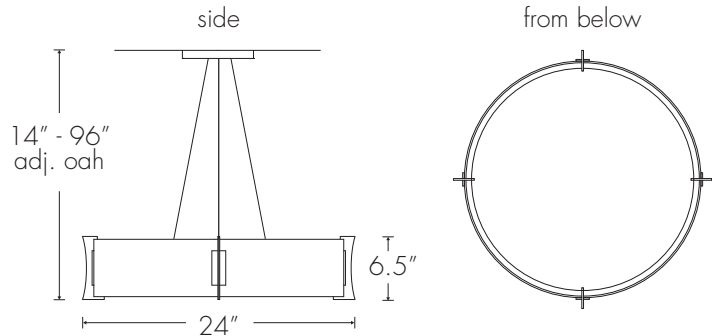

GENESIS 11206-16

Base Specifications:

16" dia x 6.5" d x 14" - 96" adj OAH
 10: WRL - 2 x E26 - for LED retro 20W max ea
 Opal Acrylic Diffuser

Notes:

Stem or semi-flush mount available

11206-16	-		-		-		-	
MODEL		FINISH		DIFFUSER		LAMPING		VOLTAGE

Quantity

GENESIS 11206-24

Base Specifications:

24" dia x 6.5" d x 14" - 96" adj OAH
 10: WRL - 4 x E26 - for LED retro 20W max ea
 Opal Acrylic Diffuser

Notes:

Stem or semi-flush mount available

11206-24				
MODEL	FINISH	DIFFUSER	LAMPING	VOLTAGE

GENESIS 11206-36

Base Specifications:

36" dia x 6.5" d x 14" - 96" adj OAH

10: WRL - 8 x E26 - for LED retro 20W max ea

Opal Acrylic Diffuser

Notes:

Stem or semi-flush mount available

11206-36				
MODEL	FINISH	DIFFUSER	LAMPING	VOLTAGE