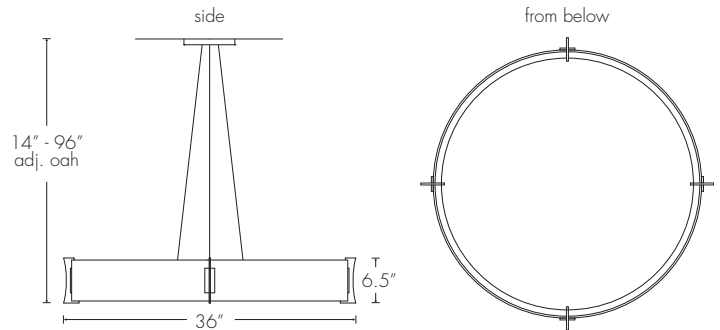

GENESIS 11206-36

Base Specifications:

36" dia x 6.5" d x 14" - 96" adj OAH

10: WRL - 8 x E26 - for LED retro 20W max ea

Opal Acrylic Diffuser

Notes:

Stem or semi-flush mount available

11206-36				
MODEL	FINISH	DIFFUSER	LAMPING	VOLTAGE

Note of Modifications

BA - Bronze Age
BK - Black
BP - Black Pearl
CB - Cast Bronze
CH - Chestnut
CR - Chrome
DI - Dark Iron
EB - Empire Bronze
MB - Medieval Bronze
NB - New Brass
SB - Smokey Brass
SP - Satin Pewter
SS - Smoked Silver

PREMIUM
ANI - Ancient Iron

OA - Opal
PREMIUM
CO - Caramel Onyx
FA - Faux Alabaster
TS - Tea Stained
WS - White Swirl
BB - Bay Blue
MP - Majestic Purple
SG - Savannah Green
SO - Sunrise Orange
SR - Sunset Red

03: Damp / Dry Loc Incan
04: Dry Loc Integrated LED
(Non-Dim or Dim w/ 0-10V Dim system)
6960 Lumens

03: 120V
04: Universal

COLOR TEMPERATURE

- ☐ 3000K (Standard)
- ☐ 2700K
- ☐ 3500K
- ☐ 4000K

Project Name	Specifier Name Specifier Location	Quantity