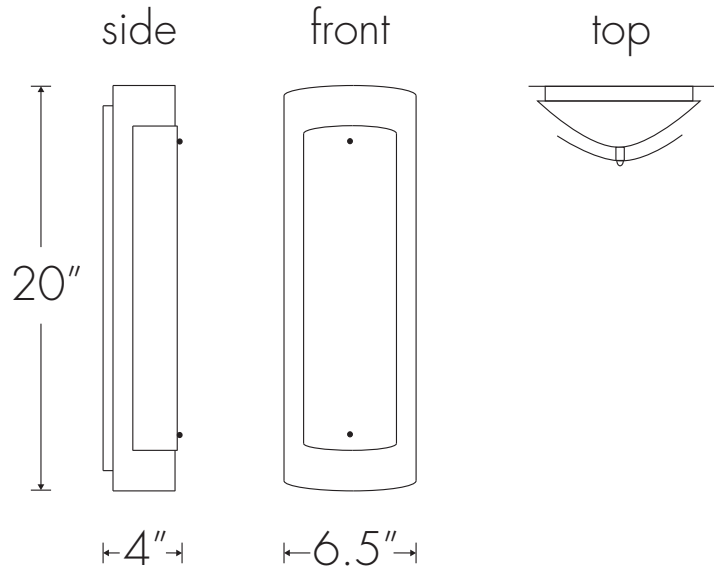

LUZ AZUL 11197L20

Base Specifications:

20"h x 6.5"w x 4"
10: WRL - 2 x E26 - for LED retro 20W max ea (T-10)
Opal Acrylic Diffuser
ADA

Notes:

01: Wet Loc option is 5" deep

11197L20				
MODEL	FINISH	DIFFUSER	LAMPING	VOLTAGE

Note of Modifications

BA - Bronze Age
BK - Black
BP - Black Pearl
CB - Cast Bronze
CH - Chestnut
CR - Chrome
DI - Dark Iron
EB - Empire Bronze
MB - Medieval Bronze
NB - New Brass
SB - Smokey Brass
SP - Satin Pewter
SS - Smoked Silver

PREMIUM
ANI - Ancient Iron
BCP - Burled Copper
RCU - Raw Copper Unfinished

OA - Opal Acrylic
PREMIUM
CO - Caramel Onyx
FA - Faux Alabaster
TS - Tea Stained
WS - White Swirl
BB - Bay Blue
MP - Majestic Purple
SG - Savannah Green
SO - Sunrise Orange
SR - Sunset Red

01: Wet Loc - Incan - 2 x E26
60W max (Non-ADA)
02: Wet Loc - LED - 8.4W
(Std Phase Dim) - 1181 Lumens
03: Incan - 2 x E26 - 60W max
04: LED - 7.4W
(Non-Dim or Dim w/ 0-10V Dim system)
1160 Lumens
10: WRL - 2 x E26 - for LED Retro
20W max (T-10)

01: 120V
02: 120V
03: 120V
04: Universal
10: 120V

COLOR TEMPERATURE

- ☐ 3000K (Standard)
- ☐ 2700K
- ☐ 3500K
- ☐ 4000K

Project Name	Specifier Name Specifier Location	Quantity