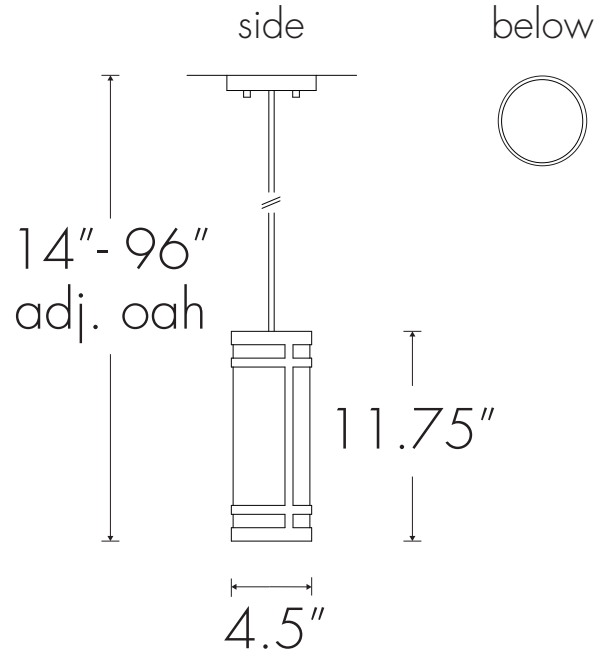

ULTRALIGHTS

CLASSICS 10187

Base Specifications:

4.5" dia x 11.75"h x 14" - 96" adj OAH
 10: WRL - 1 x E26 - for LED Retro 20W max
 Opal Acrylic Diffuser

Notes:

Cable hung*
 04 Lamping: Wattage and Lumens - Initial at the source

10187			
MODEL	FINISH	DIFFUSER	LAMPING

*Modifications:

- Stem mount: ____ OAH
- Semi-flush mount (1" - 1.5" from ceiling to top of fixture)

Other Modifications:

- BA - Bronze Age
- BK - Black
- BP - Black Pearl
- CB - Cast Bronze
- CH - Chestnut
- CR - Chrome
- DI - Dark Iron
- EB - Empire Bronze
- MB - Medieval Bronze
- NB - New Brass
- SB - Smokey Brass
- SP - Satin Pewter
- SS - Smoked Silver

- PREMIUM
- ANI - Ancient Iron

- OA - Opal

- PREMIUM
- CO - Caramel Onyx
- FA - Faux Alabaster
- TS - Tea Stained
- WS - White Swirl

10: WRL - 1 x E26 - for LED Retro 20W max - 120V

COLOR TEMPERATURE / CRI