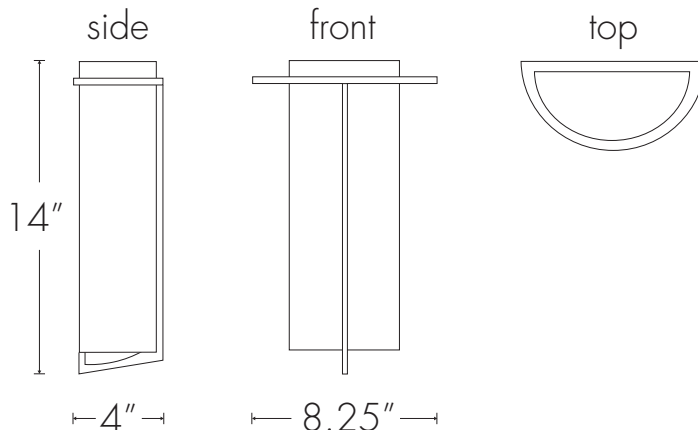

ULTRALIGHTS

SYNERGY 0475

Complies with Americans with Disabilities Act

Base Specifications:

14"h x 8.25"w x 4"d

10: WRL - 1 x E26 - for LED Retro 20W max (T-10)

Opal Acrylic Diffuser

ADA

Notes:

04 Lamping: Lumens (Actual) at the source

0475	-	-	-
MODEL			
	FINISH	DIFFUSER	LAMPING

Modifications:

- BA - Bronze Age
- BK - Black
- BP - Black Pearl
- CB - Cast Bronze
- CH - Chestnut
- CR - Chrome
- DI - Dark Iron
- EB - Empire Bronze
- MB - Medieval Bronze
- NB - New Brass
- SB - Smokey Brass
- SP - Satin Pewter
- SS - Smoked Silver

- PREMIUM
- ANI - Ancient Iron

- OA - Opal

- PREMIUM
- CO - Caramel Onyx
- FA - Faux Alabaster
- TS - Tea Stained
- WS - White Swirl

- 03: Damp / Dry Loc Incan - 2 x E12 candelabra
  60W max ea - 120V
- 04: Damp / Dry LED - 14W - 2198 Lumens
  (Non-Dim or Dim w/ 0-10V Dim system) - Universal
- 10: WRL - 1 x E26 - for LED Retro 20W max ea - 120V

COLOR TEMPERATURE / CRI

- ☐ 3000K (Standard) - CRI available upon request
- ☐ 2700K - CRI available upon request
- ☐ 3500K - CRI available upon request
- ☐ 4000K - CRI available upon request

Project Name

Specifier Name
Specifier Location

Quantity

WWW.ULTRALIGHTSLIGHTING.COM

1936 E 18th St • Tucson, AZ 85719 • p +1 520 623 9829 • f +1 520 623 0088

425 Peachtree Hills Ave. NE #3 Atlanta, GA 30305
404.876.1064 sales@illumco.com