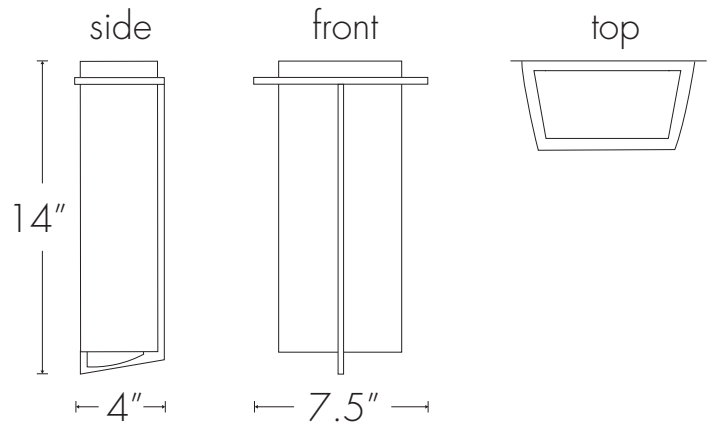

SYNERGY 0485

Base Specifications:

14"h x 7.5"w x 4"d

10: WRL- 1 x E26 - for LED retro 20W max (T-10)

Opal Acrylic Diffuser

ADA

0485	-		-		-		-	
MODEL		FINISH		DIFFUSER		LAMPING		VOLTAGE

Note of Modifications

- BA - Bronze Age
- BK - Black
- BP - Black Pearl
- CB - Cast Bronze
- CH - Chestnut
- CR - Chrome
- DI - Dark Iron
- EB - Empire Bronze
- MB - Medieval Bronze
- NB - New Brass
- SB - Smokey Brass
- SP - Satin Pewter
- SS - Smoked Silver

- PREMIUM
- ANI - Ancient Iron

- OA - Opal
- PREMIUM
- CO - Caramel Onyx
- FA - Faux Alabaster
- TS - Tea Stained
- WS - White Swirl

- 03: Incan - 2 x E12 candelabra
  60W max ea
- 04: LED - 7.4W
  (Non-Dim or Dim w/ 0-10V Dim system)
  1160 Lumens - 3000K Standard
- 10: WRL - 1 x E26 - for LED Retro T-10
  20W max ea

- 03: 120V
- 04: Universal
- 10: 120V

COLOR TEMPERATURE

- ☐ 3000K (Standard)
- ☐ 2700K
- ☐ 3500K
- ☐ 4000K

Project Name	Specifier Name Specifier Location	Quantity