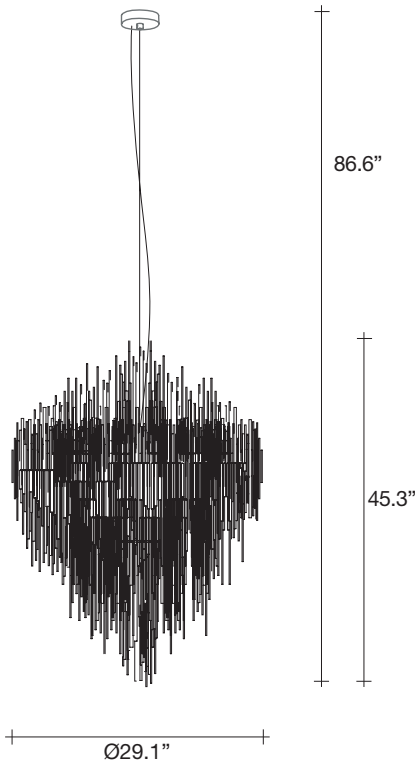

Iceberg, Pure *Light*

design Dodo Arslan
terzani.com

Type	|	suspension
Materials	|	metal
Finishes	|	Code
Clear	●	0P60S E8 A9

Inspired by the natural beauty of ice crystals, this new suspension light creates a specular, luminous piece through the use of over 3.600 plexyglass tubes. Similar to light refracting through water, the illumination created by Iceberg is both brilliant and natural, meticulously handcrafted, each light is a unique sculpture; sparkling, multifaceted and powerful. Design Dodo Arslan.

Light Source |

Body |

Canopy |

114.6

77

425 Peachtree Hills Ave. NE #3 Atlanta, GA 30305
404.876.1064
sales@illumco.com