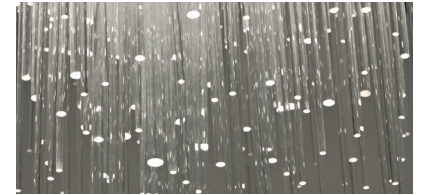

Iceberg, Pure *Light*

design Dodo Arslan
terzani.com

Type	|	suspension
Materials	|	metal
Finishes	|	Code
Clear	●	0P60S E8 A9

Inspired by the natural beauty of ice crystals, this new suspension light creates a specular, luminous piece through the use of over 3.600 plexyglass tubes. Similar to light refracting through water, the illumination created by Iceberg is both brilliant and natural, meticulously handcrafted, each light is a unique sculpture; sparkling, multifaceted and powerful. Design Dodo Arslan.

Light Source |

Body |

Canopy |

114.6

77

425 Peachtree Hills Ave. NE #3 Atlanta, GA 30305
404.876.1064
sales@illumco.com