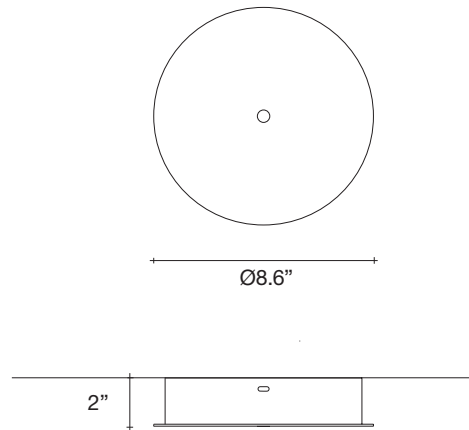

Canopy |

114.6

77

425 Peachtree Hills Ave. NE #3 Atlanta, GA 30305
404.876.1064
sales@illumco.com