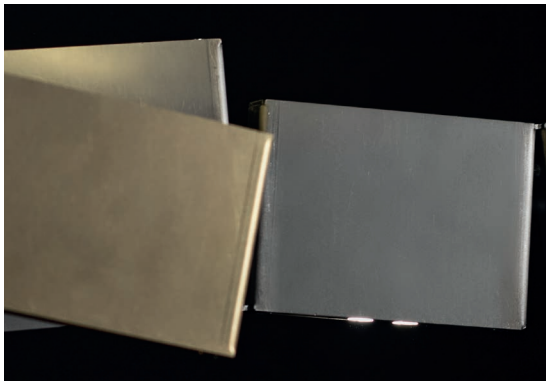

Gaia, earth mother.

design Jean-François Crochet
terzani.com

Type |
Suspension
Materials |
Raw metal and brass

Finishes | Code
 Raw metal/Brass
OG40S N6 C8

Body |

Integrated Led |
120V ~ 50/60Hz

-  LED integrated
24 x 1.5W 4320 lm 3000K
or optional 2700K
-  Dimmable with 0/1-10V,
PUSH and Dali systems only

Canopy |

In Greek mythology, Gaia is the personification of the Earth and the mother of all life. Looking to capture the mythical and natural beauty of this Earth goddess, designer Jean-François Crochet has created the Gaia pendant light. Consisting of geometric frames of brass or steel reminiscent of the mountains Gaia created, the pendant uses led light to push light through the “cracks” formed. The resulting light creates a magical feeling, as if the lights peaking through were alive themselves. Available to custom configurations, Gaia adds a vibrancy and sacred light to any space.