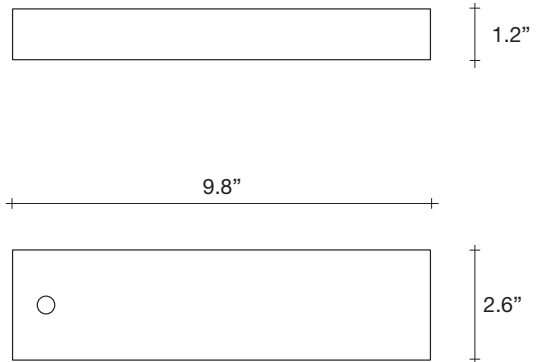

Brass
0G41S M3 C8

Body |

Integrated Led |

120V ~ 50/60Hz

LED integrated
12 x 1.5W 2160 lm 3000K
or optional 2700K

Dimmable with 1-10V and
PUSH

Canopy |

In Greek mythology, Gaia is the personification of the Earth and the mother of all life. Looking to capture the mythical and natural beauty of this Earth goddess, designer Jean-François Crochet has created the Gaia pendant light. Consisting of geometric frames of brass or steel reminiscent of the mountains Gaia created, the pendant uses led light to push light through the “cracks” formed. The resulting light creates a magical feeling, as if the lights peaking through were alive themselves. Available to custom configurations, Gaia adds a vibrancy and sacred light to any space.