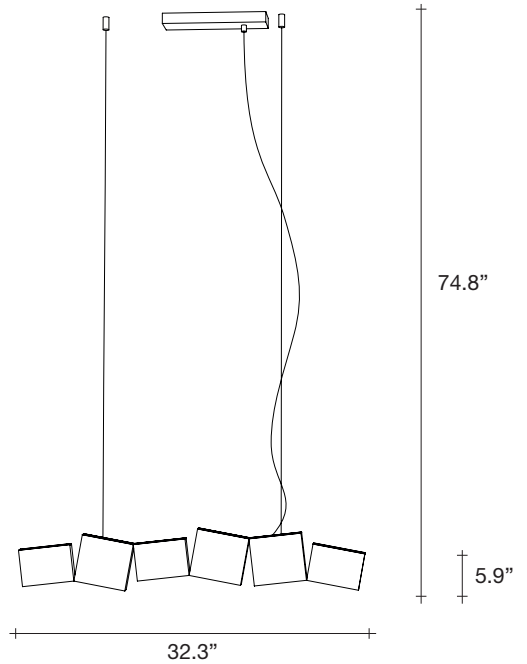

Body |

Integrated Led |

120V ~ 50/60Hz

LED integrated
12 x 1.5W 2160 lm 3000K
or optional 2700K

Dimmable with 1-10V and
PUSH