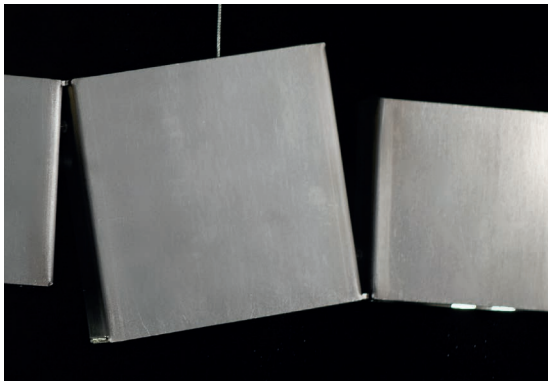

Gaia, earth mother.

design Jean-François Crochet
terzani.com

Type |
Suspension
Materials |
Raw metal and brass

Finishes | Code
 Raw metal/Brass
OG40S N6 C8

Body |

Integrated Led |
120V ~ 50/60Hz

-  LED integrated
24 x 1.5W 4320 lm 3000K
or optional 2700K
-  Dimmable with 0/1-10V,
PUSH and Dali systems only

Canopy |

In Greek mythology, Gaia is the personification of the Earth and the mother of all life. Looking to capture the mythical and natural beauty of this Earth goddess, designer Jean-François Crochet has created the Gaia pendant light. Consisting of geometric frames of brass or steel reminiscent of the mountains Gaia created, the pendant uses led light to push light through the “cracks” formed. The resulting light creates a magical feeling, as if the lights peaking through were alive themselves. Available to custom configurations, Gaia adds a vibrancy and sacred light to any space.

Gaia, earth mother.

design Jean-François Crochet
terzani.com

Type |

Suspension

Materials |

Raw metal and brass

Finishes | Code

Raw metal
0G41S N8 C8

Brass
0G41S M3 C8

Body |

Integrated Led |

120V ~ 50/60Hz

LED integrated
12 x 1.5W 2160 lm 3000K
or optional 2700K

Dimmable with 1-10V and
PUSH

Canopy |

In Greek mythology, Gaia is the personification of the Earth and the mother of all life. Looking to capture the mythical and natural beauty of this Earth goddess, designer Jean-François Crochet has created the Gaia pendant light. Consisting of geometric frames of brass or steel reminiscent of the mountains Gaia created, the pendant uses led light to push light through the “cracks” formed. The resulting light creates a magical feeling, as if the lights peaking through were alive themselves. Available to custom configurations, Gaia adds a vibrancy and sacred light to any space.