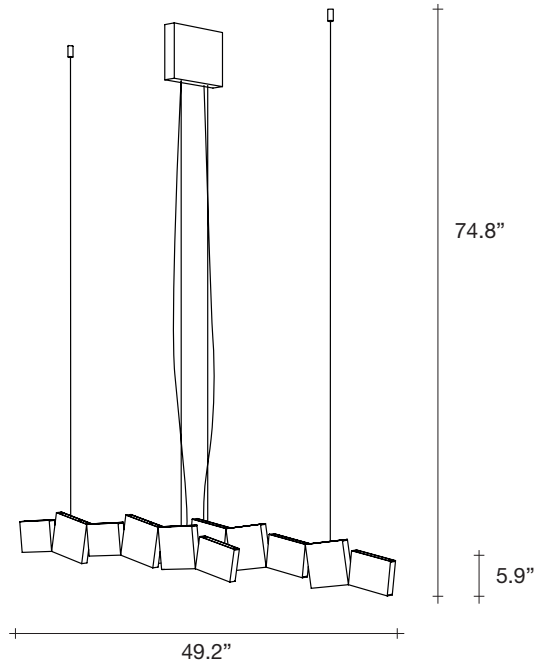

Gaia, earth mother.

design Jean-François Crochet
terzani.com

Type |
Suspension
Materials |
Raw metal and brass

Finishes | Code
 Raw metal/Brass
OG40S N6 C8

Body |

Integrated Led |
120V ~ 50/60Hz

-  LED integrated
24 x 1.5W 4320 lm 3000K
or optional 2700K
-  Dimmable with 0/1-10V,
PUSH and Dali systems only

Canopy |

In Greek mythology, Gaia is the personification of the Earth and the mother of all life. Looking to capture the mythical and natural beauty of this Earth goddess, designer Jean-François Crochet has created the Gaia pendant light. Consisting of geometric frames of brass or steel reminiscent of the mountains Gaia created, the pendant uses led light to push light through the “cracks” formed. The resulting light creates a magical feeling, as if the lights peaking through were alive themselves. Available to custom configurations, Gaia adds a vibrancy and sacred light to any space.