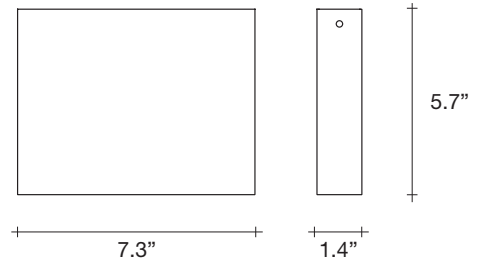

Canopy |

In Greek mythology, Gaia is the personification of the Earth and the mother of all life. Looking to capture the mythical and natural beauty of this Earth goddess, designer Jean-François Crochet has created the Gaia pendant light. Consisting of geometric frames of brass or steel reminiscent of the mountains Gaia created, the pendant uses led light to push light through the “cracks” formed. The resulting light creates a magical feeling, as if the lights peaking through were alive themselves. Available to custom configurations, Gaia adds a vibrancy and sacred light to any space.