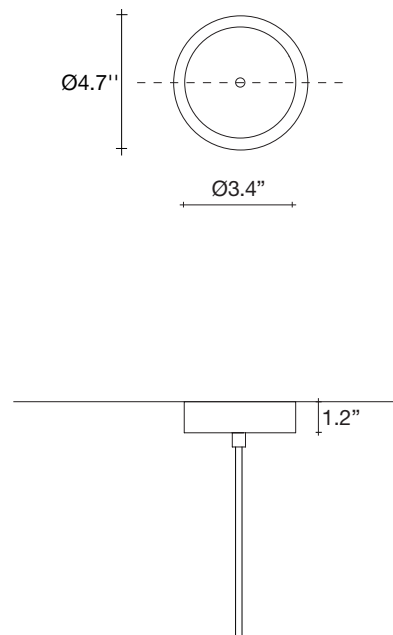

illuminations
425 Peachtree Hills Ave. NE #3 Atlanta, GA 30305
404.876.1064 sales@illumco.com