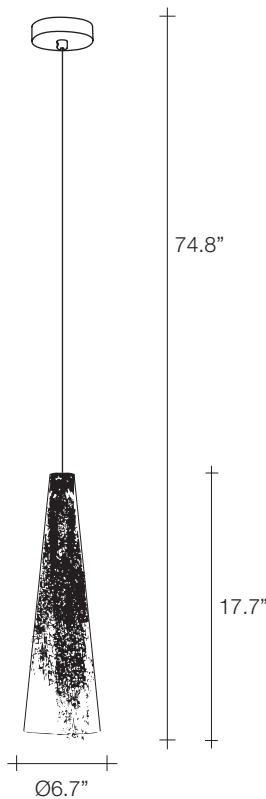

Body |

Canopy |