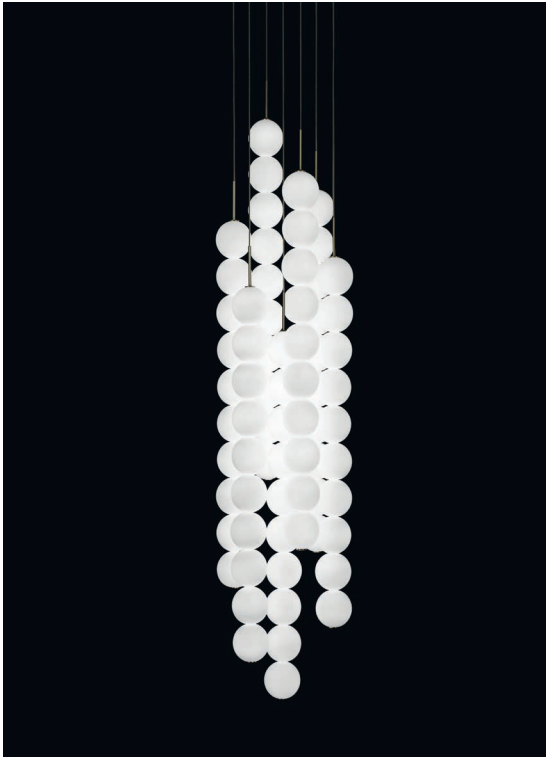

Abacus, multiplying *luminescence*.

design Draw
terzani.com

Body |

Type |

Suspension

Materials |

Brass and Satin white glass

Finishes | Code

White canopy/Brass
0V072S E8 A3

Brass canopy/Brass
0V072S M3 A3