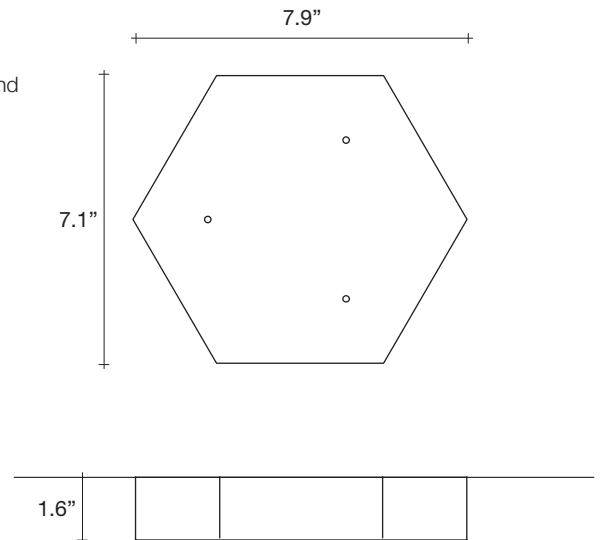

Used for centuries as the tool to both teach and communicate mathematics, the abacus was found in one form or another across the ancient world. At Terzani, we saw the beauty in the abacus' mathematical purity and clean, functional design. In the hands of Terzani's craftsmen, we've turned this inspiration into a new collection of modular pendant lamps whose flexibility allows for complex and beautiful configurations. Each module, or strand, of Abacus contains a custom set of round, hand-blown opal glass which emit a soft and uniform light. And, as the original abacus was used to calculate everything from simple addition to complex formulas, we've retained the same scalability. Due to its customization, our Abacus light is just as suitable in a home as a commercial space, and its almost infinite configurations makes sure you always come up with the right solution.