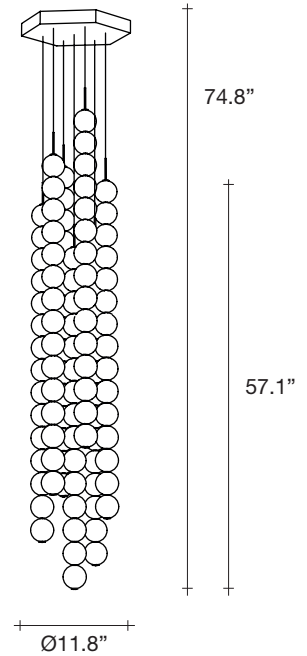

Integrated Led |
120V ~ 50/60Hz

LED integrated
7 x 10.8W 3000K
11340 lm

Dimmable with 0-10V and
PWM systems only
Dali system on request

Canopy |