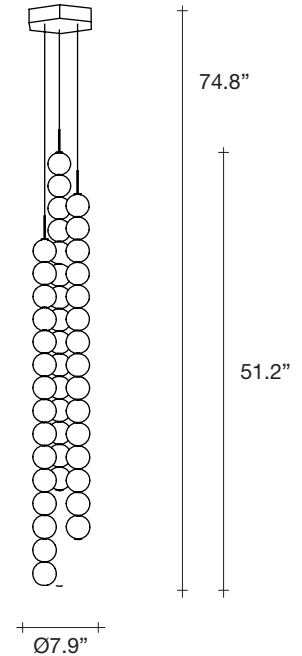

Integrated Led |
120V ~ 50/60Hz

Canopy |

- LED integrated
  3 x 10.8W 3000K
  4860 lm
- Dimmable with 0-10V and
  PWM systems only
  Dali system on request