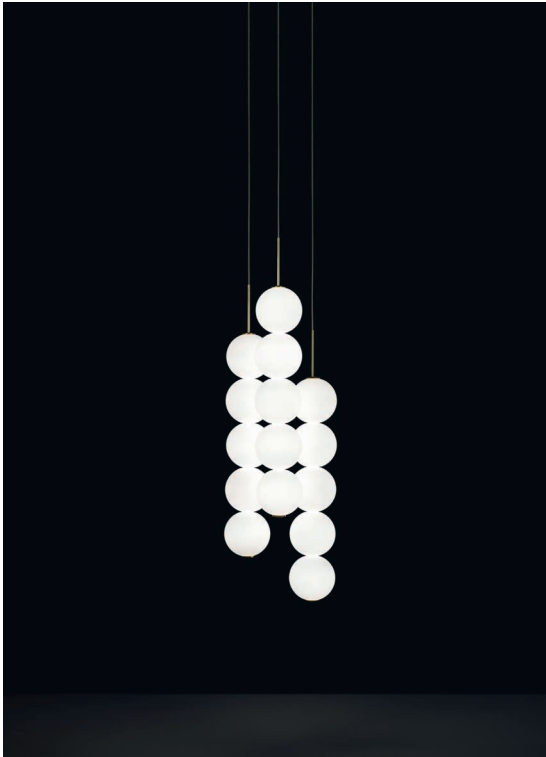

Abacus, multiplying *luminescence*.

design Draw
terzani.com

Body |

Type |
Suspension
Materials |
Brass and Satin white glass

Finishes | Code

-  White canopy/Brass
OV031S E8 A3
-  Brass canopy/Brass
OV031S M3 A3

Integrated Led |
120V ~ 50/60Hz

Canopy |

-  LED integrated
3 x 3.6W 3000K
1620 lm
-  Dimmable with 0-10V and
PWM systems only
Dali system on request

Used for centuries as the tool to both teach and communicate mathematics, the abacus was found in one form or another across the ancient world. At Terzani, we saw the beauty in the abacus' mathematical purity and clean, functional design. In the hands of Terzani's craftsmen, we've turned this inspiration into a new collection of modular pendant lamps whose flexibility allows for complex and beautiful configurations. Each module, or strand, of Abacus contains a custom set of round, hand-blown opal glass which emit a soft and uniform light. And, as the original abacus was used to calculate everything from simple addition to complex formulas, we've retained the same scalability. Due to its customization, our Abacus light is just as suitable in a home as a commercial space, and its almost infinite configurations makes sure you always come up with the right solution.