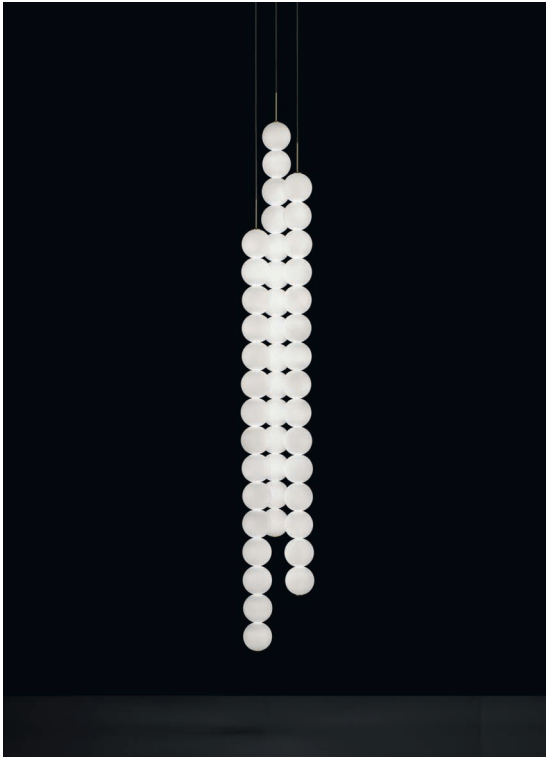

Abacus, multiplying *luminescence*.

design Draw
terzani.com

TERZANI
LA LUCE PENSATA

Body |

Type |
Suspension

Materials |
Brass and Satin white glass

Finishes | Code

White canopy/Brass
OV033S E8 A3

Brass canopy/Brass
OV033S M3 A3