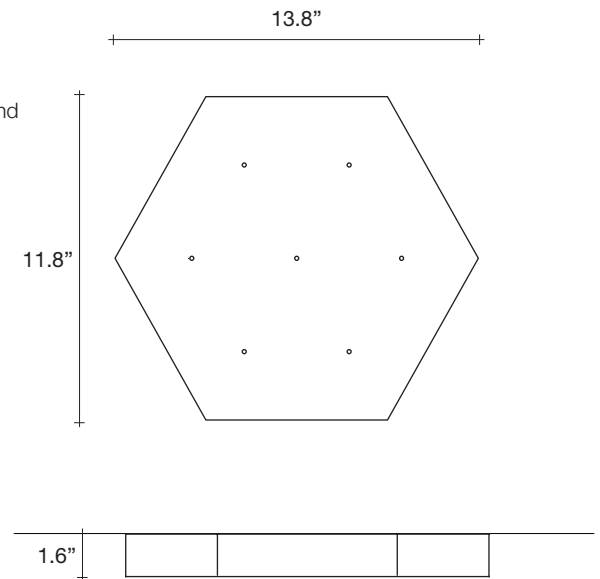

Used for centuries as the tool to both teach and communicate mathematics, the abacus was found in one form or another across the ancient world. At Terzani, we saw the beauty in the abacus' mathematical purity and clean, functional design. In the hands of Terzani's craftsmen, we've turned this inspiration into a new collection of modular pendant lamps whose flexibility allows for complex and beautiful configurations. Each module, or strand, of Abacus contains a custom set of round, hand-blown opal glass which emit a soft and uniform light. And, as the original abacus was used to calculate everything from simple addition to complex formulas, we've retained the same scalability. Due to its customization, our Abacus light is just as suitable in a home as a commercial space, and its almost infinite configurations makes sure you always come up with the right solution.

32.2

illuminations

425 Peachtree Hills Ave. NE #3 Atlanta, GA 30305
404.876.1064 sales@illumco.com