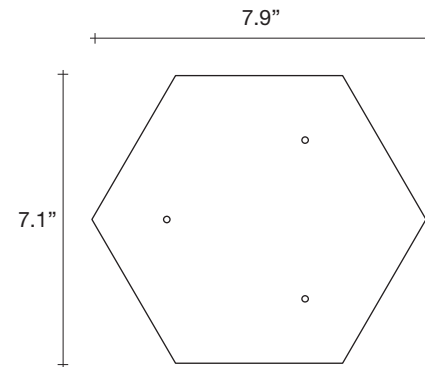

Used for centuries as the tool to both teach and communicate mathematics, the abacus was found in one form or another across the ancient world. At Terzani, we saw the beauty in the abacus' mathematical purity and clean, functional design. In the hands of Terzani's craftsmen, we've turned this inspiration into a new collection of modular pendant lamps whose flexibility allows for complex and beautiful configurations. Each module, or strand, of Abacus contains a custom set of round, hand-blown opal glass which emit a soft and uniform light. And, as the original abacus was used to calculate everything from simple addition to complex formulas, we've retained the same scalability. Due to its customization, our Abacus light is just as suitable in a home as a commercial space, and its almost infinite configurations makes sure you always come up with the right solution.

425 Peachtree Hills Ave. NE #3 Atlanta, GA 30305
404.876.1064 sales@illumco.com