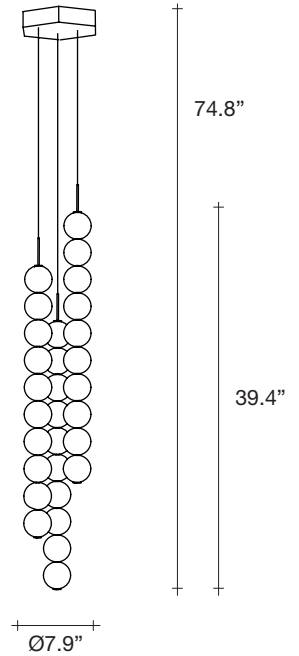

Integrated Led |

120V ~ 50/60Hz

LED integrated
3 x 7.2W 3000K
1620 lm

Dimmable with 0-10V and
PWM systems only
Dali system on request