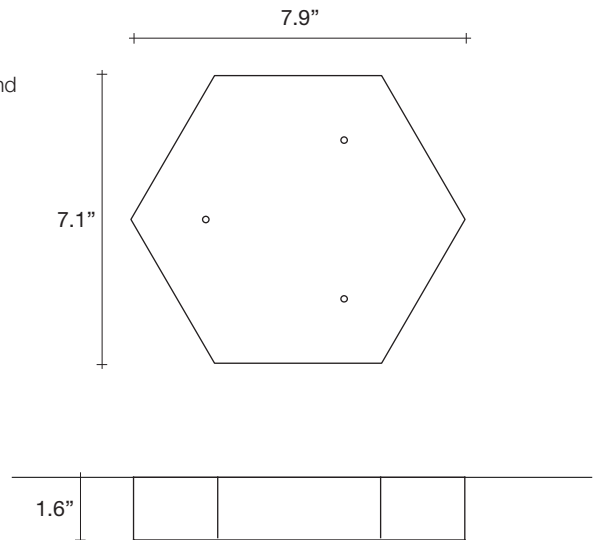

Canopy |

Used for centuries as the tool to both teach and communicate mathematics, the abacus was found in one form or another across the ancient world. At Terzani, we saw the beauty in the abacus' mathematical purity and clean, functional design. In the hands of Terzani's craftsmen, we've turned this inspiration into a new collection of modular pendant lamps whose flexibility allows for complex and beautiful configurations. Each module, or strand, of Abacus contains a custom set of round, hand-blown opal glass which emit a soft and uniform light. And, as the original abacus was used to calculate everything from simple addition to complex formulas, we've retained the same scalability. Due to its customization, our Abacus light is just as suitable in a home as a commercial space, and its almost infinite configurations makes sure you always come up with the right solution.

15.4

425 Peachtree Hills Ave. NE #3 Atlanta, GA 30305
404.876.1064 sales@illumco.com