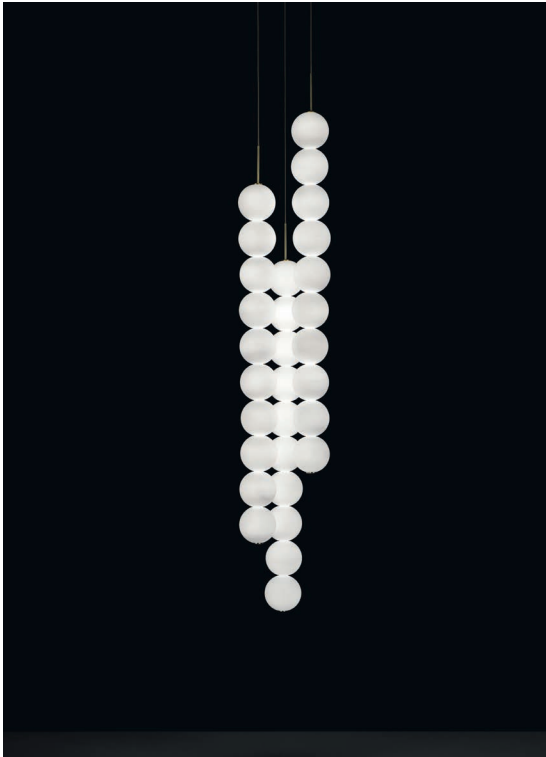

Abacus, multiplying *luminescence*.

design Draw
terzani.com

Body |

Type |
Suspension
Materials |
Brass and Satin white glass

Finishes | Code

-  White canopy/Brass
OV031S E8 A3
-  Brass canopy/Brass
OV031S M3 A3

Integrated Led |
120V ~ 50/60Hz

Canopy |

-  LED integrated
3 x 3.6W 3000K
1620 lm
-  Dimmable with 0-10V and
PWM systems only
Dali system on request

Used for centuries as the tool to both teach and communicate mathematics, the abacus was found in one form or another across the ancient world. At Terzani, we saw the beauty in the abacus' mathematical purity and clean, functional design. In the hands of Terzani's craftsmen, we've turned this inspiration into a new collection of modular pendant lamps whose flexibility allows for complex and beautiful configurations. Each module, or strand, of Abacus contains a custom set of round, hand-blown opal glass which emit a soft and uniform light. And, as the original abacus was used to calculate everything from simple addition to complex formulas, we've retained the same scalability. Due to its customization, our Abacus light is just as suitable in a home as a commercial space, and its almost infinite configurations makes sure you always come up with the right solution.

425 Peachtree Hills Ave. NE #3 Atlanta, GA 30305
404.876.1064 sales@illumco.com

Abacus, multiplying *luminescence*.

design Draw
terzani.com

Body |

Type |

Suspension

Materials |

Brass and Satin white glass