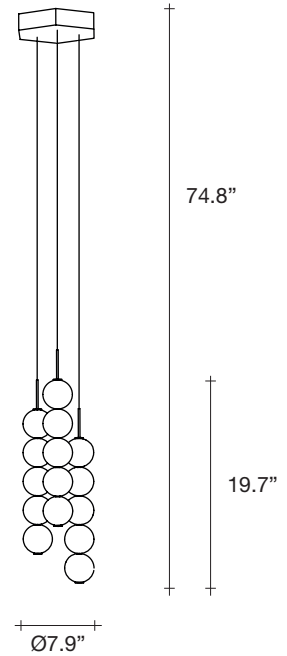

Abacus, multiplying *luminescence*.

design Draw
terzani.com

Body |

Type |
Suspension
Materials |
Brass and Satin white glass

Finishes | Code

-  White canopy/Brass
OV031S E8 A3
-  Brass canopy/Brass
OV031S M3 A3