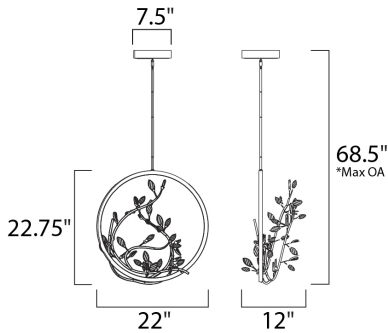

**PRODUCT DESCRIPTION**

Enter the portal of modern luxury. An elegantly simple pendant suspends a whimsical display of a hand-crafted branch with leaves that support delicate petals made of crystal. This sculpture is illuminated by a vertical ring of energy efficient LED light. Finished in a rich Golden Silver finish with a hand-applied silver leaf base freshened with a golden hue, the Portal pendant adds interest and sophistication to any setting installed.

**FINISHES OPTION**

**GLASS**

Beveled Crystal BC

**MATERIAL**

Steel, Crystal

**RATINGS**

cETLus  
Dry Location

**ADDITIONAL**

SLOPE: 120  
OPERATING TEMPERATURE:  
-20°C (-4°F), 40°C (104°F)

**MEASUREMENTS**

DIMENSION : 22" L x 12" W x 22.75" H  
 MAX OAH : 68.5" OAH  
 CANOPY : 7.5" W x 1.5" H x 7.5" L  
 HANGING WEIGHT : 3.8 lb