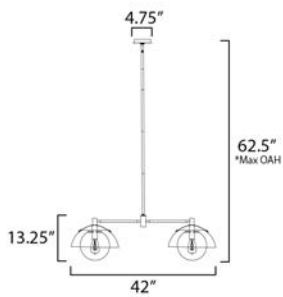

MEASUREMENTS

DIMENSION : 42" L x 14" W x 13.25" H
 MAX OAH : 62.5" OAH
 CANOPY : 4.75" W x 1" H x 4.75" L
 HANGING WEIGHT : 12.88 lb

LAMPING

INPUT VOLTAGE : 120V
 LUMENS : 1,860 Rated (1,600 Del.)
 BULB : 9W LED E26 Medium , 18W Total
 BULB INCLUDED : (Included)
 DIMMABLE :
 CRI : 90 CRI
 COLOR_TEMP : 3000K