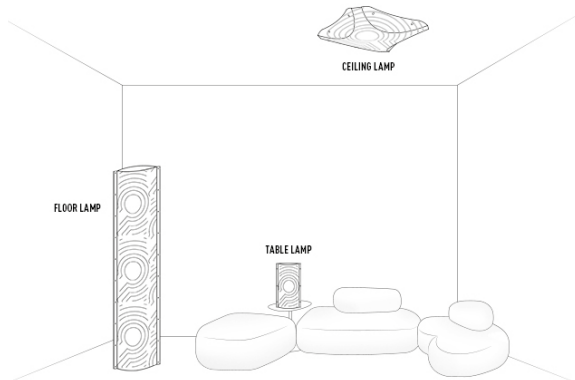

VENTI

design by Alessandro Mendini

PRODOTTI	MISURE	COLORI	CODICE
<p>FLOOR LAMP</p> <p>Bulbs E27:</p> <p> 3 X 10W LED Filament</p> <p>Made of: Opalflex® With: Dimmer Included Alluminium profiles</p> <p>Weight: net Kg 2,80 - gross Kg 6,00 Package: 37 x 28 x h168cm</p> <p>CE IP 20  </p>		<input type="checkbox"/> HYPER-WHITE EFFECT	TUB59PTU0004_VEN
<p>TABLE LAMP</p> <p>Bulbs E14:</p> <p> 1 X 5W LED Filament</p> <p>Made of: Opalflex® With: Dimmer Included Alluminium profiles</p> <p>Weight: net Kg 0,40 - gross Kg 0,70 Package: 26 x 6 x h43cm</p> <p>CE IP 20  </p>		<input type="checkbox"/> HYPER-WHITE EFFECT	TUB59TAV0001_VEN

VENTI ENTIRE COLLECTION

ENERGY CLASS

This luminaire is compatible with bulbs of the energy classes:

SLAMP: VENTI FLOOR **874/2012**