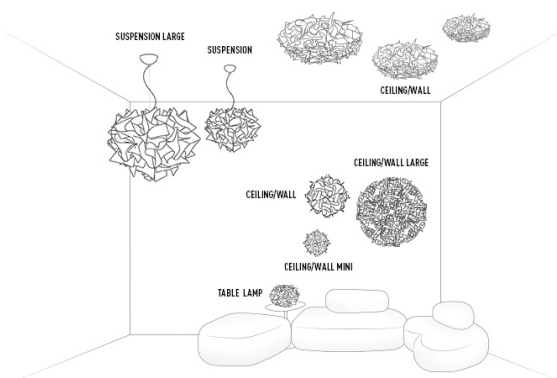

# VELI TABLE Ø 32 design by Adriano Rachele

Compendium page 140

PRODOTTI	MISURE	COLORI	CODICE
<p><b>TABLE LAMP</b></p> <p>Bulbs E14:</p> <p>1 X 5W LED Filament</p> <p>Made of: Opalflex® / Metacrylate base</p> <p>With: <b>MagneticSystem®</b></p> <p>Weight: net Kg 0,55 - gross Kg 1,00</p> <p>Package: 31,5 x 31,5 x h25,5 cm</p> <p>CE IP 20</p>		<p>■ OPAL</p> <p>■ PLUM</p> <p>■ CHARCOAL</p>	<p>VEL78TAV0001W_000</p> <p>VEL78TAV0001H_000</p> <p>VEL78TAV0001N_000</p>

## VELI ENTIRE COLLECTION

## ENERGY CLASS

This luminaire is compatible with bulbs of the energy classes:

**SLAMP:** VELI TABLE

874/2012