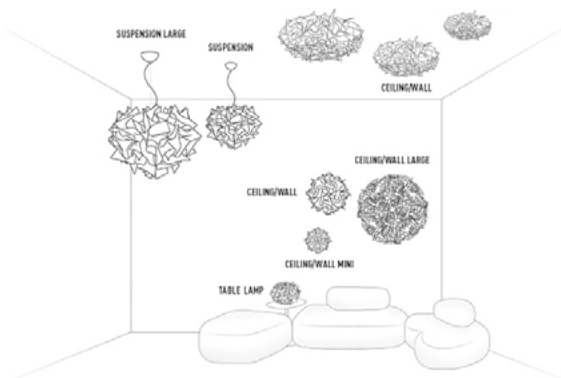

VELI SUSPENSION

design by Adriano Rachele

Compendium page 140

PRODUCT	SIZE	COLOUR	CODE
SUSPENSION LARGE Bulbs E27: 4 X 8W LED Filament Made of: Opalflex® / Lentiflex® / Goldflex® / Steelflex® / Copperflex® With: MagneticSystem® Red wrapped electric wire (couture version) Ceiling rose matching colour (metalized version) Weight: net Kg 2,10 - gross Kg 5,60 Package: 61 x 61 x h63cm CE IP 20	h1: maximum cable length BULBS DISPOSITION: 	☐ OPAL ☒ PLUM ☒ CHARCOAL ☐ PRISMA ☒ GOLD ☒ SILVER ☒ COPPER ☒ COUTURE	VEL78SOS0003W_000 VEL78SOS0003H_000 VEL78SOS0003N_000 VEL78SOS0003LE000 VEL78SOS0003O_000 VEL78SOS0003S_000 VEL78SOS0003RA000 VEL78SOS0003BW000
SUSPENSION Bulbs E27: 2 X 8W LED Filament Made of: Opalflex® / Lentiflex® / Goldflex® / Steelflex® / Copperflex® With: MagneticSystem® Red wrapped electric wire (couture version) Ceiling rose matching colour (metalized version) Weight: net Kg 2,10 - gross Kg 5,60 Package: 61 x 61 x h63cm Weight: net Kg 1,15 - gross Kg 2,50 Package: 45 x 45 x h40cm CE IP 20	h1: maximum cable length BULBS DISPOSITION: 	☐ OPAL ☒ PLUM ☒ CHARCOAL ☐ PRISMA ☒ GOLD ☒ SILVER ☒ COPPER ☒ COUTURE	VEL78SOS0001W_000 VEL78SOS0001H_000 VEL78SOS0001N_000 VEL78SOS0001LE000 VEL78SOS0001O_000 VEL78SOS0001S_000 VEL78SOS0001RA000 VEL78SOS0001BW000

VELI ENTIRE COLLECTION

ENERGY CLASS

This luminaire is compatible with bulbs of the energy classes:

SLAMP®
VELI SUSPENSION

874/2012