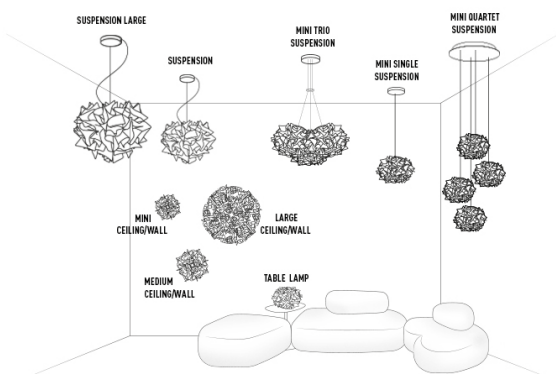

VELI CEILING/WALL COUTURE

design by Adriano Rachele

NEW COLLECTION JANUARY 2018 - page 20

PRODUCT	SIZE	COLOUR	CODE
<p>CEILING-WALL LAMP LARGE</p> <p>Bulbs E27:</p> <p> 3 X 10W LED Filament</p> <p>Made of: Opalflex®</p> <p>With: MagneticSystem®</p> <p>Weight: net Kg 2,95 - gross Kg 7,60</p> <p>Package: 80 x 80 x h. 30cm</p> <p>CE IP 20  </p>	 <p>20 cm 8"</p> <p>78 cm (30-3/4")</p> <p>37 cm 14-1/4"</p> <p>BULBS DISPOSITION front view</p>	<p> COUTURE</p>	<p>VEL78PLF0003BW000</p>
<p>CEILING-WALL LAMP MEDIUM</p> <p>Bulbs E27:</p> <p> 2 X 10W LED Filament</p> <p>Made of: Opalflex®</p> <p>With: MagneticSystem®</p> <p>Weight: net Kg 1,35 - gross Kg 2,60</p> <p>Package: 55 x 57 x h2. 3cm</p> <p>CE IP 20  </p>	 <p>20 cm 8"</p> <p>53 cm (20-3/4")</p> <p>26 cm 10 - 1/4"</p> <p>BULBS DISPOSITION front view</p>	<p> COUTURE</p>	<p>VEL78PLF0002BW000</p>
<p>CEILING-WALL LAMP MINI</p> <p>Bulbs E14:</p> <p> 2 X 5W LED Filament</p> <p>Made of: Opalflex®</p> <p>With: MagneticSystem®</p> <p>Weight: net Kg 0,60 - gross Kg 1,10</p> <p>Package: 36 x 38 x h15cm</p> <p>CE IP 20  </p>	 <p>15 cm 6"</p> <p>32 cm (12-1/2")</p> <p>19 cm 7-1/4"</p> <p>BULBS DISPOSITION front view</p>	<p> COUTURE</p>	<p>VEL78PLF0001BW000</p>

VELI COUTURE ENTIRE COLLECTION

ENERGY CLASS

This luminaire is compatible with bulbs of the energy classes:

SLAMP:
VELI CEILING / WALL

LED 

874/2012