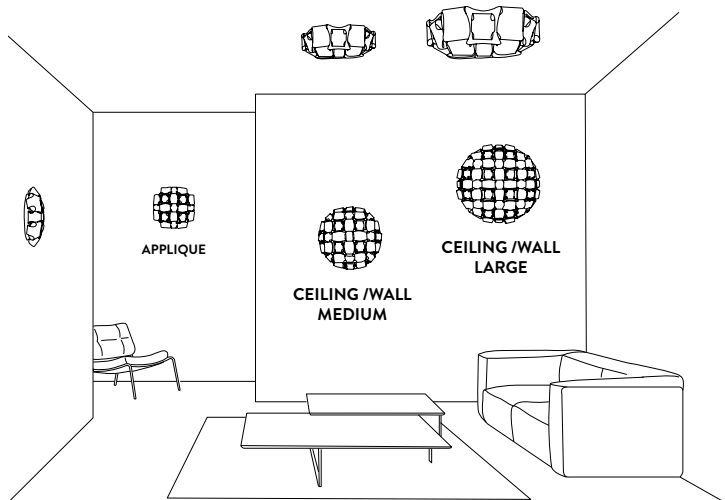

MIDA ENTIRE COLLECTION