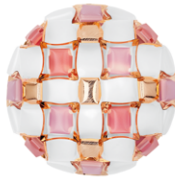

MIDA - CEILING / WALL

DESIGN BY **ADRIANO RACHELE**

TECHNICAL SPECIFICATIONS

MIDA CEILING/WALL - MULTICOLOR

CEILING / WALL LAMP

BULBS: 3 X 12W LED Filament E27 or E26

With: *Magnetic System®*
 Made of: *Cristalflex® / Lentiflex® / Goldflex®*
Steelflex® / Copperflex®

Color: WHITE - PLATINUM WHITE - GOLD
 ROSE MULTICOLOR AMBER

CE IP 20 ENEC

WHITE/PLATINUM

WHITE/GOLD

ROSE

MULTICOLOR

AMBER

MIDA ENTIRE COLLECTION

Made of: **Cristalflex® / Lentiflex® / Goldflex®**
Steelflex® / Copperflex®

Color: WHITE - PLATINUM WHITE - GOLD
 ROSE MULTICOLOR AMBER

CE IP 20 **ERC**

WHITE/PLATINUM

WHITE/GOLD

ROSE

MULTICOLOR

AMBER