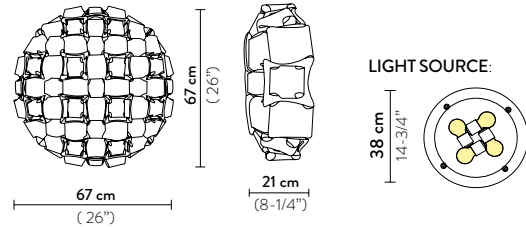

ENERGY CLASS

MIDA - CEILING / WALL LARGE

DESIGN BY **ADRIANO RACHELE**

TECHNICAL SPECIFICATIONS

MIDA CEILING/WALL LARGE - ROSE

CEILING / WALL LAMP

BULBS: 4 X 12W LED Filament E27 or E26

With: **Magnetic System®**