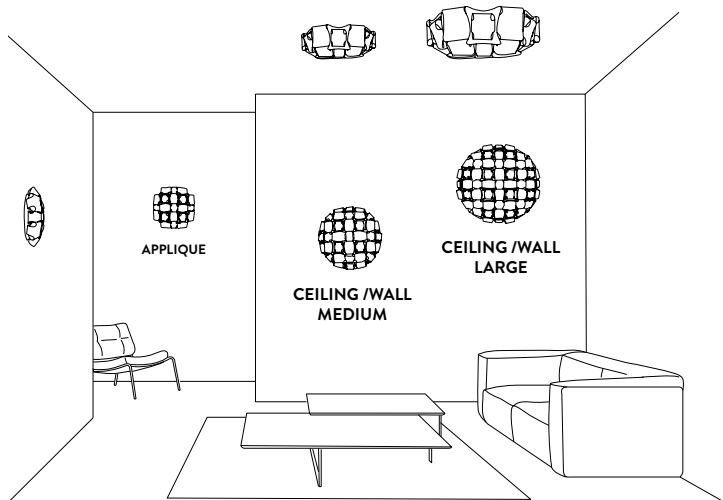

ENERGY CLASS

MIDA - CEILING / WALL LARGE

DESIGN BY **ADRIANO RACHELE**

TECHNICAL SPECIFICATIONS

MIDA CEILING/WALL LARGE - ROSE

CEILING / WALL LAMP

BULBS: 4 X 12W LED Filament E27 or E26

With: **Magnetic System®**