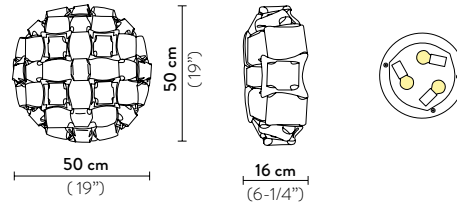

MIDA - CEILING / WALL

DESIGN BY **ADRIANO RACHELE**

TECHNICAL SPECIFICATIONS

MIDA CEILING/WALL - MULTICOLOR

CEILING / WALL LAMP

BULBS: 3 X 12W LED Filament E27 or E26

With: *Magnetic System®*
 Made of: *Cristalflex® / Lentiflex® / Goldflex®*
Steelflex® / Copperflex®